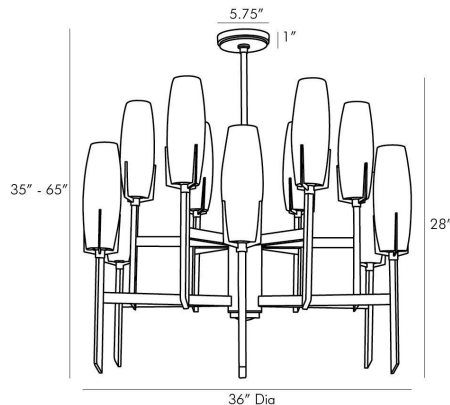

ARTERIOS

KEIFER LARGE CHANDELIER

89127
Vintage Silver, Steel

The modern-inspired, geometric Keifer chandelier gets an update in dual tiers of vintage silver arms, each light topped with a torch-like opal glass shade. The combination of opaque glass and sharp angles brings together its muted, softer side and industrial tone. Additional pipe available (PIPE-126). Certified for damp locations and intended for interior use.

APPEARANCE

Materials	Steel, Glass, Steel
Finishes	Vintage Silver, Opal, Vintage Silver
Finish Will Vary	No
Top Coat/Sealant	Yes

DIMENSIONS

Overall	Dia: 36.0 in x H: 35 in
Canopy	Dia: 5.75 in x H: 1.5 in
Chandelier	Dia: 36.0 in x H: 28 in
Overall Hanging Height as Sold (in)	65 in - 35 in

SHIPPING

Shipping Requirements	Truck Ship
Product Weight	30.5 lbs
Gross Weight 1	49.0 lbs
Shipping Box 1	W: 33.5 in x D: 33.5 in x H: 23.6 in

CONTRACT

Contract Suitability	Contract Suitable As Is
----------------------	-------------------------