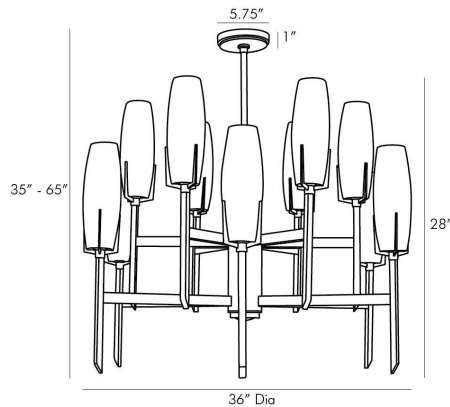

ARTERIOS

KEIFER LARGE CHANDELIER

89127
Vintage Silver, Steel

The modern-inspired, geometric Keifer chandelier gets an update in dual tiers of vintage silver arms, each light topped with a torch-like opal glass shade. The combination of opaque glass and sharp angles brings together its muted, softer side and industrial tone. Additional pipe available (PIPE-126). Certified for damp locations and intended for interior use.

APPEARANCE

Materials	Steel, Glass, Steel
Finishes	Vintage Silver, Opal, Vintage Silver
Finish Will Vary	No
Top Coat/Sealant	Yes

DIMENSIONS

Overall	Dia: 36.0 in x H: 35 in
Canopy	Dia: 5.75 in x H: 1.5 in
Chandelier	Dia: 36.0 in x H: 28 in
Overall Hanging Height as Sold (in)	35 in - 65 in

SHIPPING

Shipping Requirements	Truck Ship
Product Weight	30.5 lbs
Gross Weight 1	49.0 lbs
Shipping Box 1	W: 33.5 in x D: 33.5 in x H: 23.6 in

CONTRACT

Contract Suitability	Contract Suitable As Is
----------------------	-------------------------