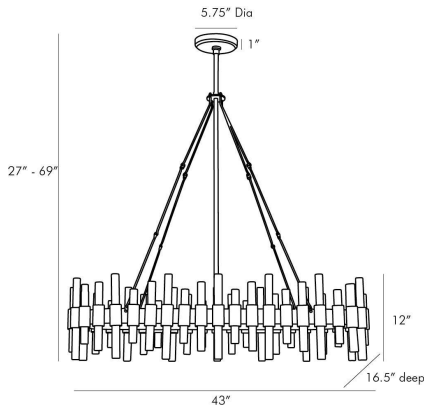

ARTERIO RS

HASKELL LINEAR CHANDELIER

89130
Antique Brass, Steel

Antique brass and clear acrylic are the perfect pair on this oval-frame steel chandelier. Forty pillars of clear acrylic create a stunning design and add extra shine. Similar style available in a small (89094) and large round shape (89055) and as a sconce (49057). Additional pipe available (PIPE-101). Certified for damp locations and intended for interior use.

APPEARANCE

Materials	Steel, Acrylic, Steel
Finishes	Antique Brass, Clear, Antique Brass
Finish Will Vary	No
Top Coat/Sealant	Yes

DIMENSIONS

Overall	W: 43 in x D: 16.5 in x H: 27 in
Canopy	Dia: 5.75 in x H: 1.5 in
Chandelier	W: 43 in x D: 16.5 in x H: 12 in
Overall Hanging Height as Sold (in)	27 in - 69 in

WIRING

Wire Rating	Damp
Cord	10 FT, Black, SVT
Socket	10, Type B--E12 Other
Suggested Bulb Type	T6
Maximum Wattage	40.0
Voltage	110-120 V

CERTIFICATIONS & COMPLIANCY

Certifications	Middle East, European Union, United Kingdom, Australia, Mexico, United States, Canada
Compliance	RoHS, UL/ETL, CB

SHIPPING

Product Weight	49.5 lbs
Gross Weight 1	56.0 lbs
Shipping Box 1	W: 19.0 in x D: 45.0 in x H: 8.0 in

CONTRACT

Contract Suitability	Contract Suitable As Is
----------------------	-------------------------