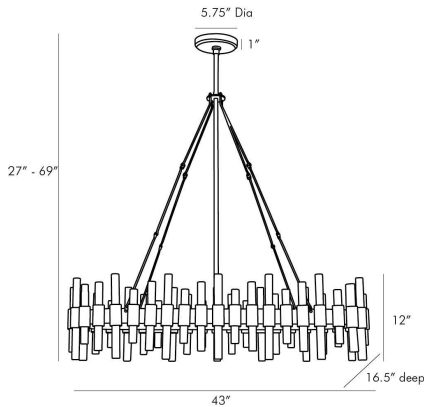

# ARTERIO RS

## HASKELL LINEAR CHANDELIER

89130  
Antique Brass, Steel

Antique brass and clear acrylic are the perfect pair on this oval-frame steel chandelier. Forty pillars of clear acrylic create a stunning design and add extra shine. Similar style available in a small (89094) and large round shape (89055) and as a sconce (49057). Additional pipe available (PIPE-101). Certified for damp locations and intended for interior use.

### DIMENSIONS

Overall	W: 43 in x D: 16.5 in x H: 27 in
Canopy	Dia: 5.75 in x H: 1.5 in
Chandelier	W: 43 in x D: 16.5 in x H: 12 in
Overall Hanging Height as Sold (in)	69 in - 27 in