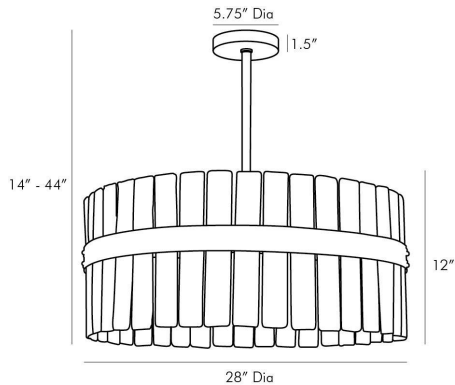

ARTERIOS

SINCLAIR CHANDELIER

89312
Antique Brass, Steel

This timeless chandelier has a beauty all its own. Constructed of over twenty panels of organic seeded glass, each is formed by hand, so they will feature their own individual forms and natural edges. The outer steel band shines in an antique brass finish, with rivet details that offer an unexpected edge to the refined aesthetic. Additional pipe available (PIPE-205). Certified for damp locations and intended for interior use.

APPEARANCE

Materials	Steel, Glass, Steel
Finishes	Antique Brass, Clear, Antique Brass
Finish Will Vary	Yes
Top Coat/Sealant	Yes

DIMENSIONS

Overall	Dia: 28.0 in x H: 14 in
Canopy	Dia: 5.75 in x H: 1.5 in
Chandelier	Dia: 28.0 in x H: 12 in
Overall Hanging Height as Sold (in)	44 in - 14 in

WIRING

Wire Rating	Damp
Cord	10 FT, Black, SVT
Socket	4, Type A - E26
Suggested Bulb Type	B8
Maximum Wattage	60.0
Voltage	110-120 V

CERTIFICATIONS & COMPLIANCY

Certifications	Middle East, European Union, United Kingdom, Mexico, United States, Canada
Compliance	RoHS, UL/ETL, CB

SHIPPING

Product Weight	40.0 lbs
Gross Weight 1	51.0 lbs
Shipping Box 1	W: 32.0 in x D: 32.0 in x H: 14.0 in

ADDITIONAL INFO

Features	Assembly Required
----------	-------------------

CONTRACT

Contract Suitability	Contract Suitable As Is
----------------------	-------------------------