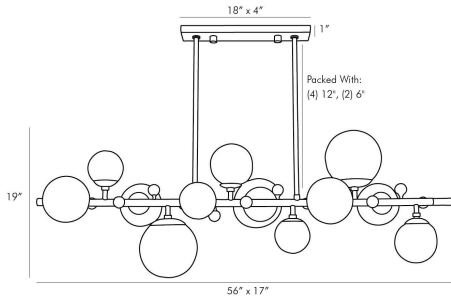

## TROON LINEAR CHANDELIER

89330  
Antique Brass, Steel

A representation of modern sophistication, this multi-light electrolier defines a space. Varying sizes of opal swirl glass globes embellish a sleek and slender steel frame that works to ground the slightly whimsical design. Small, clear crystal knobs contrast beautifully with the antique brass finish and with the visual textures presented by the swirl finish that graces the glass. Glass will vary. Certified for damp locations and intended for interior use. Additional pipe available (PIPE-101).

### DIMENSIONS

Overall	W: 56 in x D: 17 in x H: 23 in
Globe Large	Dia: 7.75 in
Globe Small	Dia: 4.75 in
Globe Medium	Dia: 6.0 in
Canopy	W: 18 in x D: 4 in x H: 1 in
Chandelier	W: 56 in x D: 17 in x H: 19 in
Overall Hanging Height as Sold (in)	59 in - 23 in

### SHIPPING

Product Weight	25.5 lbs
Gross Weight 1	36.15 lbs
Shipping Box 1	W: 21.0 in x D: 59.0 in x H: 12.0 in