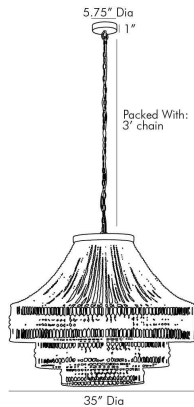

## TULANE CHANDELIER

89335  
Natural, Wood

A twist on the traditional empire chandelier, the Tulane establishes a strong presence while remaining light and airy. The tiered construction is crafted from hand-cut wooden beads strung along an abaca-wrapped frame, delivering a rustic element to its feminine form. The large-scale, open-form structure allows light to cascade down each layer and brilliantly light up its surroundings. Due to the handmade nature, slight variances may occur. Additional chain available (CHN-204).

### DIMENSIONS

Overall	Dia: 35.0 in x H: 31 in
Canopy	Dia: 5.75 in x H: 1 in
Chandelier	Dia: 35.0 in
Overall Hanging Height as Sold (in)	67 in - 31 in