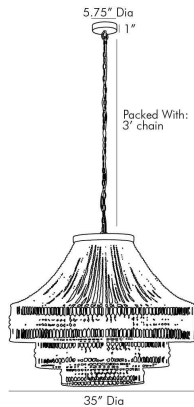

ARTERIOS

TULANE CHANDELIER

89335
Natural, Wood

A twist on the traditional empire chandelier, the Tulane establishes a strong presence while remaining light and airy. The tiered construction is crafted from hand-cut wooden beads strung along an abaca-wrapped frame, delivering a rustic element to its feminine form. The large-scale, open-form structure allows light to cascade down each layer and brilliantly light up its surroundings. Due to the handmade nature, slight variances may occur. Additional chain available (CHN-204).

APPEARANCE

Materials	Wood, Wood
Finishes	Natural, Natural
Finish Will Vary	Yes
Top Coat/Sealant	No

DIMENSIONS

Overall	Dia: 35.0 in x H: 31 in
Canopy	Dia: 5.75 in x H: 1 in
Chandelier	Dia: 35.0 in
Overall Hanging Height as Sold (in)	31 in - 67 in

WIRING

Wire Rating	Indoor Only
Cord	6 FT, Clear/Silver, SVT
Socket	8, Type B--E12 Other
Suggested Bulb Type	G16.5
Maximum Wattage	40.0
Voltage	110-120 V

CERTIFICATIONS & COMPLIANCY

Certifications	Middle East, European Union, United Kingdom, Mexico, United States, Canada
Compliance	RoHS, UL/ETL, CB