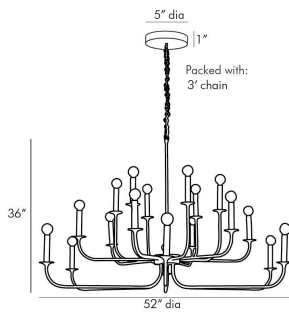

ARTERIO RS

BRECK LARGE CHANDELIER

89345
Bronze, Steel

This chandelier features steel arms that curve upwards reaching from a center point at two different heights to create a double tier effect. The entire structure is finished in a bronze tone and is constructed with a seamless design. It's a modern take on a centuries-old classic. It holds eighteen exposed bulbs for maximum light. Certified for damp locations and intended for interior use.

APPEARANCE

Materials	Steel, Steel
Finishes	Bronze, Bronze
Finish Will Vary	No
Top Coat/Sealant	Yes

DIMENSIONS

Overall	Dia: 52.0 in x H: 38 in
Canopy	Dia: 5.0 in x H: 1 in
Overall Hanging Height as Sold (in)	74 in - 38 in

WIRING

Wire Rating	Damp
Cord	10 FT, Clear/Silver, SVT
Socket	18, Type B=-E12 Other
Suggested Bulb Type	G16.5
Maximum Wattage	40.0
Voltage	110-120 V

CERTIFICATIONS & COMPLIANCY

Certifications	Middle East, European Union, United Kingdom, Mexico, United States, Canada
Compliance	RoHS, UL/ETL, CB

SHIPPING

Shipping Requirements	Truck Ship
Product Weight	22.5 lbs
Gross Weight 1	45.0 lbs
Shipping Box 1	W: 42.0 in x D: 58.0 in x H: 15.0 in

CONTRACT

Contract Suitability	Contract Suitable As Is
----------------------	-------------------------