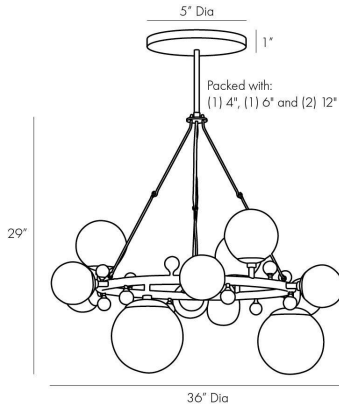

## TROON ROUND CHANDELIER

89447  
Antique Brass, Steel

A representation of modern sophistication, this multi-light electrolier defines a space. Varying sizes of opal swirl glass globes embellish a sleek and slender circular steel frame that emphasizes the slightly whimsical design. Small, clear crystal knobs contrast beautifully with an antique brass finish and the visual textures of a swirl finish. Additional pipe available (PIPE-422). Finish will vary. Damp rated, though limited covered outdoor conditions may affect finish. Certified for damp locations and intended for interior use.

### DIMENSIONS

Overall	Dia: 36.0 in x H: 30 in
Globe Large	Dia: 8.0 in
Globe Small	Dia: 5.0 in
Globe Medium	Dia: 6.0 in
Canopy	Dia: 5.0 in x H: 1 in
Chandelier	Dia: 36.0 in x H: 29 in
Overall Hanging Height as Sold (in)	64 in - 30 in

### SHIPPING

Product Weight	28.67 lbs
Gross Weight 1	33.08 lbs
Shipping Box 1	W: 11.5 in x D: 30.5 in x H: 37.5 in