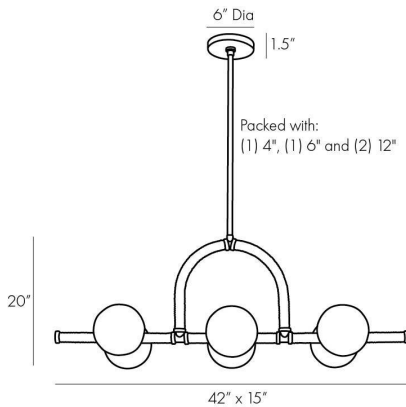

ARTERIO RS

HARRISON LINEAR CHANDELIER

89467
Antique Brass, Steel

Minimalist and modern, the Harrison is a paradigm of linear lighting. Its lined silhouette presents six opal glass globes and is composed of antique brass steel that has been wrapped in cream-colored leather. The middle of the frame features an arch that was inspired by the grand corridors of historic buildings, lending an architectural element to its straightforward design. Finish will vary. Additional pipe available (PIPE-422). Certified for damp locations and intended for interior use.

APPEARANCE

Materials	Steel, Steel, Leather, Glass, Steel
Finishes	Antique Brass, Antique Brass, Light Gray, Opal, Antique Brass
Finish Will Vary	Yes
Top Coat/Sealant	No

DIMENSIONS

Overall	W: 42 in x D: 15 in x H: 25 in
Globe	Dia: 6.0 in
Canopy	Dia: 6.0 in x H: 1.5 in
Chandelier	W: 42 in x D: 15 in x H: 20 in
Overall Hanging Height as Sold (in)	55 in - 25 in

WIRING

Wire Rating	Damp
Cord	10 FT, Black/White, SVT
Socket	6, Type B - E12
Suggested Bulb Type	G16.5
Maximum Wattage	25.0
Voltage	110-120 V

CERTIFICATIONS & COMPLIANCY

Certifications	Middle East, European Union, United Kingdom, Mexico, United States, Canada
Compliance	RoHS, UL/ETL, CB

SHIPPING

Product Weight	12.35 lbs
Gross Weight 1	18.3 lbs
Shipping Box 1	W: 44.3 in x D: 16.0 in x H: 11.22 in

CONTRACT

Contract Suitability	Contract Suitable As Is
----------------------	-------------------------