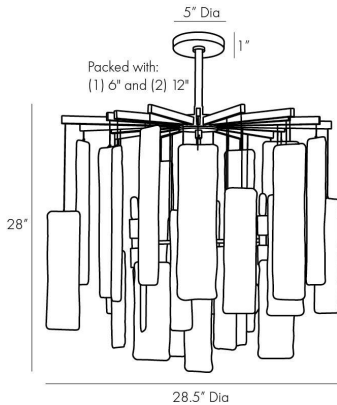

HARRIET CHANDELIER

89480  
Frosted, Glass

The Harriet boasts a look that is overtly organic while remaining completely contemporary. A sleek and slender antique brass steel foundation presents frosted glass plates that hang in a tiered fashion, each gently obscuring and filtering the light from eight brilliant bulbs. This detail adds a touch of whimsy to the Harriet's modern form. We envision this piece spotlighting a modish dining table or kitchen island. Finish will vary. Additional pipe available (PIPE-222). Certified for damp locations and intended for interior use.

APPEARANCE

Materials	Glass, Glass, Steel, Steel
Finishes	Frosted, Frosted, Antique Brass, Antique Brass
Finish Will Vary	Yes
Top Coat/Sealant	No

DIMENSIONS

Overall	Dia: 28.5 in x H: 36 in
Canopy	Dia: 5.0 in x H: 1 in
Chandelier	Dia: 28.5 in x H: 28 in
Overall Hanging Height as Sold (in)	60 in - 36 in

WIRING

Wire Rating	Damp
Cord	10 FT, Clear/Silver, SVT
Socket	8, Type B - E12
Suggested Bulb Type	T6
Maximum Wattage	60.0
Voltage	110-120 V

CERTIFICATIONS & COMPLIANCY

Certifications	Middle East, European Union, United Kingdom, Australia, Mexico, United States, Canada
Compliance	RoHS, UL/ETL, CB

SHIPPING

Product Weight	46.75 lbs
Gross Weight 1	54.46 lbs
Shipping Box 1	W: 11.5 in x D: 27.2 in x H: 30.3 in

CONTRACT

Contract Suitability	Contract Suitable As Is
----------------------	-------------------------