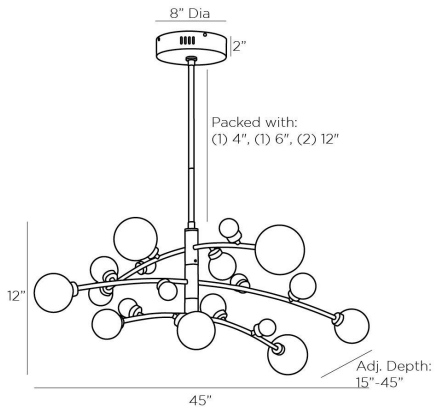

ARTERIO RS

MASER CHANDELIER

89481
Antique Brass, Iron

Inspired by planetary movements, the Maser casts a provocatively cosmic appeal to a space. The spatial setup of this contemporary chandelier features an arched foundation of antique brass iron adorned with opal glass swirl globes. Each globe is an integrated LED for ample light. Additional pipe available (PIPE-491). Certified for damp locations and intended for interior use.

APPEARANCE

Materials	Iron, Iron, Glass, Iron, Iron
Finishes	Antique Brass, Antique Brass, Opal Swirl, Antique Brass, Antique Brass
Finish Will Vary	No
Top Coat/Sealant	Yes

DIMENSIONS

Overall	W: 45 in x H: 17 in
Overall Adjustable	D: 15-45 in
Canopy	Dia: 8.0 in x H: 2 in
Chandelier	W: 45 in x H: 12 in
Overall Hanging Height as Sold (in)	47 in - 17 in

WIRING

Wire Rating	Damp
Cord	7 FT, Clear/Silver, SVT
Socket	18, Integrated LED
Maximum Wattage	18.0
Voltage	110-120 V
LED Color Temperature	3000K
LED Compatible Dimmer	0-10 V Dimmer
LED CRI	90+
LED Lifespan (Hours)	20,000
Spare Driver Included	No

CERTIFICATIONS & COMPLIANCY

Certifications	Middle East, European Union, United Kingdom, Australia, Mexico, United States, Canada
Compliance	RoHS, UL/ETL, CB

SHIPPING

Product Weight	18.5 lbs
Gross Weight 1	23.6 lbs
Shipping Box 1	W: 17.3 in x D: 38.6 in x H: 11.4 in