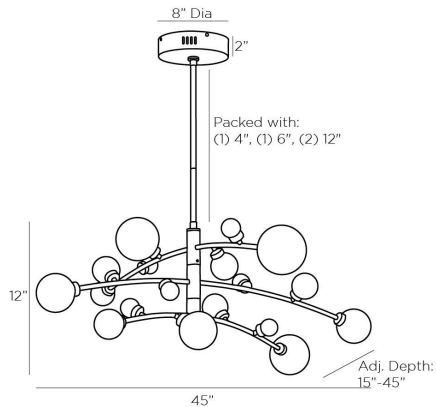

ARTERIO RS

MASER CHANDELIER

89481
Antique Brass, Iron

Inspired by planetary movements, the Maser casts a provocatively cosmic appeal to a space. The spatial setup of this contemporary chandelier features an arched foundation of antique brass iron adorned with opal glass swirl globes. Each globe is an integrated LED for ample light. Additional pipe available (PIPE-491). Certified for damp locations and intended for interior use.

APPEARANCE

Materials	Iron, Iron, Glass, Iron, Iron
Finishes	Antique Brass, Antique Brass, Opal Swirl, Antique Brass, Antique Brass
Finish Will Vary	No
Top Coat/Sealant	Yes

DIMENSIONS

Overall	W: 45 in x H: 17 in
Overall Adjustable	D: 15-45 in
Canopy	Dia: 8.0 in x H: 2 in
Chandelier	W: 45 in x H: 12 in
Overall Hanging Height as Sold (in)	17 in - 47 in

WIRING

Wire Rating	Damp
Cord	7 FT, Clear/Silver, SVT
Socket	18, Integrated LED
Maximum Wattage	18.0
Voltage	110-120 V
LED Color Temperature	3000K
LED Compatible Dimmer	0-10 V Dimmer
LED CRI	90+
LED Lifespan (Hours)	20,000
Spare Driver Included	No

CERTIFICATIONS & COMPLIANCY

Certifications	Middle East, European Union, United Kingdom, Australia, Mexico, United States, Canada
Compliance	RoHS, UL/ETL, CB

SHIPPING

Product Weight	18.5 lbs
Gross Weight 1	23.6 lbs
Shipping Box 1	W: 17.3 in x D: 38.6 in x H: 11.4 in