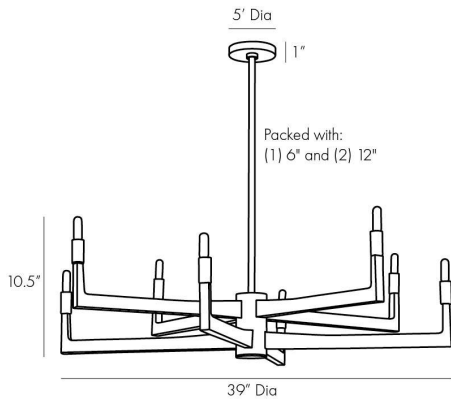

ARTERIO RS

GRIFF CHANDELIER

89485
Antique Brass, Steel

Sleek, modern and unexpectedly full of texture, the Griff delivers an unrivaled dynamic to a space. Its slender profile is composed of solid steel, which has been finished in antique brass and chiseled with a chattered detail that lends a handcrafted character to the piece. A focal point for any modern setting, though we see this chandelier styled over a dining table. For a larger tablescape, try hanging in multiples to maximize impact. Finish will vary. Additional pipe available (PIPE-232). Certified for damp locations and intended for interior use.

APPEARANCE

Materials	Steel, Steel, Steel
Finishes	Antique Brass, Antique Brass, Antique Brass
Finish Will Vary	Yes
Top Coat/Sealant	Yes

DIMENSIONS

Overall	Dia: 39.0 in x H: 19 in
Canopy	Dia: 5.0 in x H: 1 in
Chandelier	Dia: 39.0 in x H: 10.5 in
Overall Hanging Height as Sold (in)	37 in - 19 in

WIRING

Wire Rating	Damp
Cord	10 FT, Clear/Silver, SVT
Socket	8, Type B - E12
Suggested Bulb Type	T6
Maximum Wattage	60.0
Voltage	110-120 V

CERTIFICATIONS & COMPLIANCY

Certifications	Middle East, European Union, United Kingdom, Australia, Mexico, United States, Canada
Compliance	RoHS, UL/ETL, CB

SHIPPING

Product Weight	13.4 lbs
Gross Weight 1	28.0 lbs
Shipping Box 1	W: 14.5 in x D: 43.0 in x H: 43.0 in

CONTRACT

Contract Suitability	Contract Suitable As Is
----------------------	-------------------------