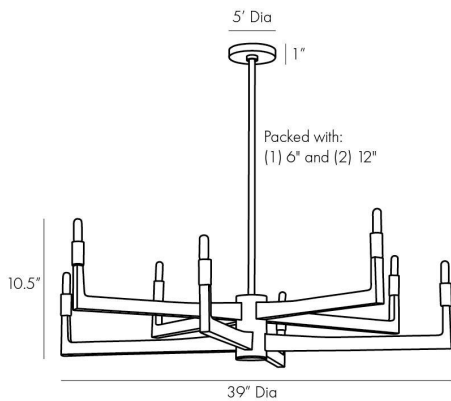

ARTERIO S

GRIFF CHANDELIER

89485
Antique Brass, Steel

Sleek, modern and unexpectedly full of texture, the Griff delivers an unrivaled dynamic to a space. Its slender profile is composed of solid steel, which has been finished in antique brass and chiseled with a chattered detail that lends a handcrafted character to the piece. A focal point for any modern setting, though we see this chandelier styled over a dining table. For a larger tablespace, try hanging in multiples to maximize impact. Finish will vary. Additional pipe available (PIPE-232). Certified for damp locations and intended for interior use.

APPEARANCE

Materials	Steel, Steel, Steel
Finishes	Antique Brass, Antique Brass, Antique Brass
Finish Will Vary	Yes
Top Coat/Sealant	Yes

DIMENSIONS

Overall	Dia: 39.0 in x H: 19 in
Canopy	Dia: 5.0 in x H: 1 in
Chandelier	Dia: 39.0 in x H: 10.5 in
Overall Hanging Height as Sold (in)	19 in - 37 in

WIRING

Wire Rating	Damp
Cord	10 FT, Clear/Silver, SVT
Socket	8, Type B - E12
Suggested Bulb Type	T6
Maximum Wattage	60.0
Voltage	110-120 V

CERTIFICATIONS & COMPLIANCY

Certifications	Middle East, European Union, United Kingdom, Australia, Mexico, United States, Canada
Compliance	RoHS, UL/ETL, CB

SHIPPING

Product Weight	13.4 lbs
Gross Weight 1	28.0 lbs
Shipping Box 1	W: 14.5 in x D: 43.0 in x H: 43.0 in

CONTRACT

Contract Suitability	Contract Suitable As Is
----------------------	-------------------------