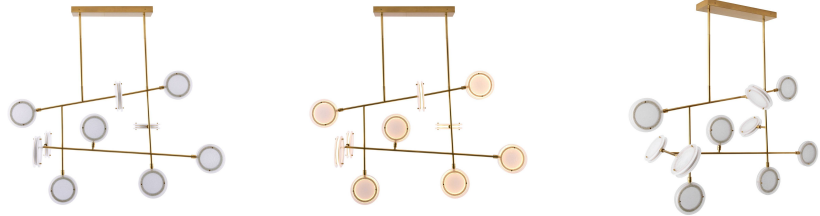

ARTERIO RS

MERIDIAN LINEAR CHANDELIER

89488
Antique Brass, Iron

The Meridian finds modern design inspiration in mobile sculptures. The linear silhouette of this chandelier is crafted from antique brass iron and features discs of clear seedy slump glass at varying heights, each encased with an integrated LED ring. The discs pivot, allowing you to alter the direction of light flow when desired. Finish will vary. Additional pipe available (PIPE-492). Certified for damp locations and intended for interior use.

APPEARANCE

Materials	Iron, Iron, Slump Glass, Iron, Iron
Finishes	Antique Brass, Antique Brass, Clear, Antique Brass, Antique Brass
Finish Will Vary	Yes
Top Coat/Sealant	Yes

DIMENSIONS

Overall	W: 54 in x D: 25 in x H: 38 in
Canopy	W: 20 in x D: 6 in x H: 1.5 in
Pendant	W: 54 in x D: 25 in x H: 32 in
Overall Hanging Height as Sold (in)	68 in - 38 in

WIRING

Wire Rating	Damp
Cord	7 FT, Clear/Silver, SVT
Socket	10, Integrated LED
Maximum Wattage	80.0
Voltage	110-120 V
LED Color Temperature	3000K
LED Compatible Dimmer	0-10 V Dimmer
LED CRI	90+
LED Lifespan (Hours)	20,000
Spare Driver Included	No