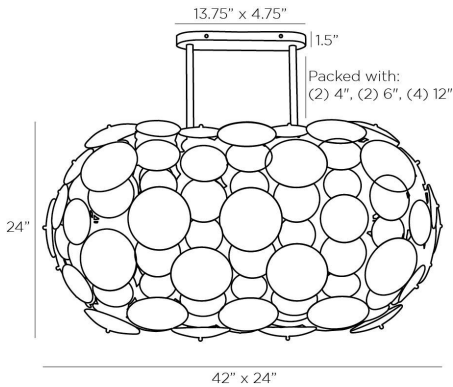

ARTERIO RS

NEBULA CHANDELIER

89491
Smoke Luster, Slump Glass

The Nebula reimagines contemporary lighting with an unrivaled design. The unique cloud-like, oval shape is crafted from slump glass in a smoke luster finish, suspended from an antique brass iron frame. The glass form features cutout discs, which allow each of the eight lights to generously shine through. The smoky finish creates a storm-cloud ambiance when illuminated. Finish will vary. Additional pipe available (PIPE-226). Certified for damp locations and intended for interior use.

APPEARANCE

Materials	Slump Glass, Slump Glass, Iron, Iron, Iron
Finishes	Smoke Luster, Smoke Luster, Antique Brass, Antique Brass, Antique Brass
Finish Will Vary	Yes
Top Coat/Sealant	Yes

DIMENSIONS

Overall	W: 42 in x D: 24 in x H: 28 in
Canopy	W: 13.75 in x D: 4.75 in x H: 1.5 in
Chandelier	W: 42 in x D: 24 in x H: 24 in
Overall Hanging Height as Sold (in)	58 in - 28 in

WIRING

Wire Rating	Damp
Cord	7 FT, Clear/Silver, SVT
Socket	8, Type A - E26
Suggested Bulb Type	T6
Maximum Wattage	60.0
Voltage	110-120 V

CERTIFICATIONS & COMPLIANCY

Certifications	Mexico, United States, Canada
Compliance	RoHS, UL/ETL

SHIPPING

Shipping Requirements	Truck Ship
Product Weight	94.0 lbs
Gross Weight 1	44.0 lbs
Gross Weight 2	60.0 lbs
Shipping Box 1	W: 28.15 in x D: 26.2 in x H: 42.0 in
Shipping Box 2	W: 17.8 in x D: 19.5 in x H: 21.5 in

CONTRACT

Contract Suitability	Contract Suitable As Is

SLOPE CEILING COMPATIBILITY

Sloped Ceiling Compatible	No, is not compatible

COMPONENTS

Pipe or Chain Included	(1) 4", (1) 6", (2) 12" Pipes

ADDITIONAL PARTS AVAILABLE

PIPE-226	(1) 4", (1) 6", (1) 12"

REPLACEMENT PARTS

89491GLSL
89491GLSM
89491GLSS
89491SCREW
CANOPY-586