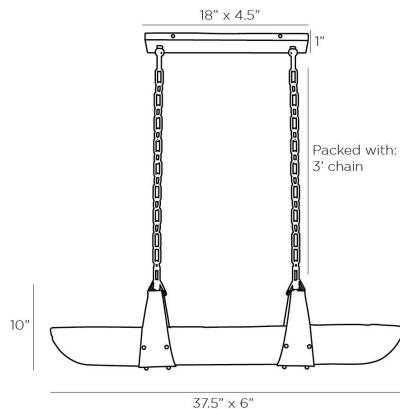

ARTERIO RS

MYKONOS LINEAR CHANDELIER

89492
Clear, Slump Glass

In linear, boat-shaped form, the Mykonos, finds balance in rustic and refined elements. The elongated concave shade is crafted from clear seedy slump glass and is held by graphite leather harnesses that suspend from English bronze iron chains. Four lights are neatly concealed behind the glass and provide ample illumination. Finish will vary. Additional chain available (CHN-265). Certified for damp locations and intended for interior use.

Overall	W: 37.5 in x D: 6 in x H: 13 in
Canopy	W: 18 in x D: 4.5 in x H: 1 in
Pendant	W: 37.5 in x D: 6 in x H: 10 in
Overall Hanging Height as Sold (in)	13 in - 48 in

WIRING

Wire Rating	Damp
Cord	7 FT, Black, SVT
Socket	4, Type B - E12
Suggested Bulb Type	T6
Maximum Wattage	60.0
Voltage	110-120 V