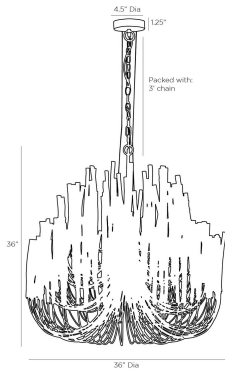

ARTERIOS

TILDA LARGE CHANDELIER

89495
Black, Wood

This rustically refined chandelier instantly transforms a space. The multi-tiered form features wooden dowels, finished in black, on curved and pliable iron arms. The wooden rods will arrive with a series of inherent fissures and cracks that will widen and multiply over time. This is considered a natural occurrence and is both beautiful and intentional. During installation, please ensure the bulbs are not in contact with the wooden components by gently adjusting the arms to create a one-inch minimum distance between the dowels and bulbs. Each piece will vary in

APPEARANCE

Materials	Wood, Wood, Iron, Iron, Iron
Finishes	Black, Black, Black, Black, Black
Finish Will Vary	Yes
Top Coat/Sealant	No

DIMENSIONS

Overall	Dia: 36.0 in x H: 38 in
Canopy	Dia: 4.5 in x H: 1.25 in
Chandelier	Dia: 36.0 in x H: 36 in
Overall Hanging Height as Sold (in)	74 in - 38 in

WIRING

Wire Rating	Indoor Only
Cord	6 FT, Clear/Silver, SVT
Socket	6, Type B - E12
Suggested Bulb Type	T6
Maximum Wattage	40.0
Voltage	110-120 V

CERTIFICATIONS & COMPLIANCY

Certifications	Middle East, European Union, United Kingdom, Australia, Mexico, United States, Canada
Compliance	RoHS, UL/ETL, CB