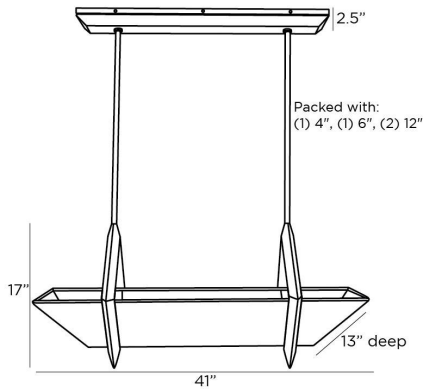

ARTERIOS

SAGINAW LINEAR CHANDELIER

89496
White, Linen

An elegant mix of materials form the versatile Saginaw chandelier. Constructed with a trough of crisp white linen that forms a linear shade, the angular fixture introduces gray-washed wood in a sling design that is as striking as it is functional. The piece is suspended by antique brass pipes and an antique brass canopy that has a gray-washed wood accent. Certified for damp locations and intended for interior use.

APPEARANCE

Materials	Linen, Linen, Wood, Steel
Finishes	White, White, Gray Wash, Antique Brass
Finish Will Vary	No
Top Coat/Sealant	No

DIMENSIONS

Overall	W: 41 in x D: 13 in x H: 23.5 in
Canopy	W: 32.25 in x D: 5 in x H: 2.5 in
Chandelier	W: 41 in x D: 13 in x H: 17 in
Overall Hanging Height as Sold (in)	53.5 in - 23.5 in

SHIPPING

Product Weight	18.28 lbs
Gross Weight 1	26.28 lbs
Shipping Box 1	W: 21.44 in x D: 21.5 in x H: 30.0 in

CONTRACT

Contract Suitability	Contract Suitable As Is
----------------------	-------------------------