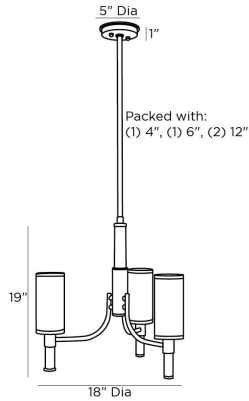

ARTERIOS

PAULINO CHANDELIER

89497
Opal, Glass

With distinctive good looks, the Paulino chandelier makes a handsome accessory in any small space. The three-light fixture is constructed with opal glass cylinder shades, banded with antique brass steel and accented with gray-washed wood finials. Wood also details the stem, uniting with the contrasting piping and a canopy in antique brass. Certified for damp locations and intended for interior use.

APPEARANCE

Materials	Glass, Glass, Wood, Steel
Finishes	Opal, Opal, Gray Wash, Antique Brass
Finish Will Vary	No
Top Coat/Sealant	No

DIMENSIONS

Overall	Dia: 18.0 in x H: 24 in
Canopy	Dia: 5.0 in x H: 1 in
Chandelier	Dia: 18.0 in x H: 19 in
Overall Hanging Height as Sold (in)	24 in - 54 in

WIRING

Wire Rating	Damp
Cord	10 FT, Black/White, SVT
Socket	3, Type A - E26
Suggested Bulb Type	G25
Maximum Wattage	60.0
Voltage	110-120 V

CERTIFICATIONS & COMPLIANCY

Certifications	Middle East, European Union, United Kingdom, Australia, Mexico, United States, Canada
Compliance	RoHS, UL/ETL, CB

SHIPPING

Product Weight	11.9 lbs
Gross Weight 1	19.9 lbs
Shipping Box 1	W: 20.0 in x D: 20.0 in x H: 12.0 in

CONTRACT

Contract Suitability	Contract Suitable As Is
----------------------	-------------------------