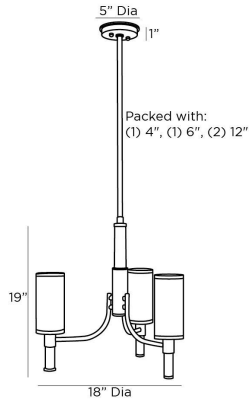

ARTERIOS

PAULINO CHANDELIER

89497
Opal, Glass

With distinctive good looks, the Paulino chandelier makes a handsome accessory in any small space. The three-light fixture is constructed with opal glass cylinder shades, banded with antique brass steel and accented with gray-washed wood finials. Wood also details the stem, uniting with the contrasting piping and a canopy in antique brass. Certified for damp locations and intended for interior use.

APPEARANCE

Materials	Glass, Glass, Wood, Steel
Finishes	Opal, Opal, Gray Wash, Antique Brass
Finish Will Vary	No
Top Coat/Sealant	No

DIMENSIONS

Overall	Dia: 18.0 in x H: 24 in
Canopy	Dia: 5.0 in x H: 1 in
Chandelier	Dia: 18.0 in x H: 19 in
Overall Hanging Height as Sold (in)	54 in - 24 in

WIRING

Wire Rating	Damp
Cord	10 FT, Black/White, SVT
Socket	3, Type A - E26
Suggested Bulb Type	G25
Maximum Wattage	60.0
Voltage	110-120 V

CERTIFICATIONS & COMPLIANCY

Certifications	Middle East, European Union, United Kingdom, Australia, Mexico, United States, Canada
Compliance	RoHS, UL/ETL, CB

SHIPPING

Product Weight	11.9 lbs
Gross Weight 1	19.9 lbs
Shipping Box 1	W: 20.0 in x D: 20.0 in x H: 12.0 in

CONTRACT

Contract Suitability	Contract Suitable As Is
----------------------	-------------------------