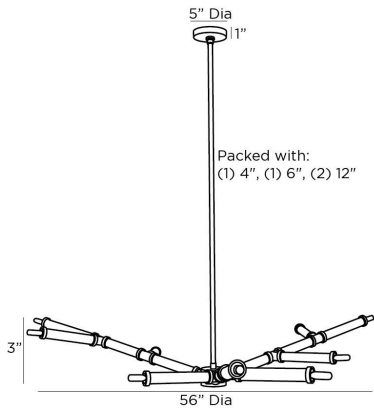

ARTERIO RS

PADEN CHANDELIER

89499
Charcoal, Leather

In a sprawling form reminiscent of tree branches, the Paden is richly crafted with menswear-inspired materials and detailing. Each arm is dressed in visible, stitched charcoal leather, and English bronze steel detailing offers luxurious contrast. Finish will vary. Certified for damp locations and intended for interior use.

APPEARANCE

Materials	Leather, Leather, Steel
Finishes	Charcoal, Charcoal, English Bronze
Finish Will Vary	Yes
Top Coat/Sealant	No

DIMENSIONS

Overall	Dia: 56.0 in x H: 7 in
Canopy	Dia: 5.0 in x H: 1 in
Chandelier	Dia: 56.0 in x H: 3 in
Overall Hanging Height as Sold (in)	37 in - 7 in

WIRING

Wire Rating	Damp
Cord	10 FT, Black/White, SVT
Socket	9, Type B - E12
Suggested Bulb Type	T6
Maximum Wattage	40.0
Voltage	110-120 V

CERTIFICATIONS & COMPLIANCY

Certifications	Mexico, United States, Canada
Compliance	RoHS, UL/ETL

SHIPPING

Product Weight	18.6 lbs
Gross Weight 1	26.6 lbs
Shipping Box 1	W: 24.0 in x D: 58.0 in x H: 9.0 in

CONTRACT

Contract Suitability	Contract Suitable As Is
----------------------	-------------------------