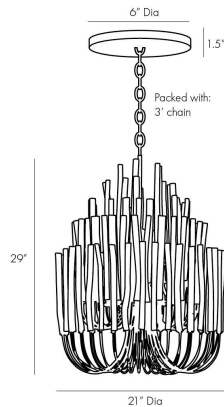

## TILDA SMALL CHANDELIER

89559  
Whitewashed Wood, Wood

This rustically refined chandelier instantly transforms a space. The multi-tiered form features wooden dowels, finished in white, on curved and pliable iron arms. The wooden rods will arrive with a series of inherent fissures and cracks that will widen and multiply over time. This is considered a natural occurrence and is both beautiful and intentional. During installation, please ensure the bulbs are not in contact with the wooden components by gently adjusting the arms to create a one-inch minimum distance between the dowels and bulbs. Each piece will vary in

### DIMENSIONS

Overall	Dia: 21.0 in x H: 30 in
Canopy	Dia: 4.5 in x H: 1.25 in
Overall Hanging Height as Sold (in)	66 in - 30 in

### SHIPPING

Product Weight	21.0 lbs
Gross Weight 1	30 lbs
Shipping Box 1	W: 21.5 in x D: 21.2 in x H: 31.5 in