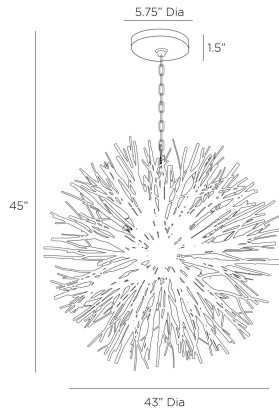

ARTERIO RS

FINCH CHANDELIER

89560
Natural, Wood

An eight-light chandelier with natural wood branches growing out from an iron center. This organic version of the starburst motif will cast beautiful shadows in whatever room you put it. Wood finish will vary. Additional chain available (CHN-128). Due to the organic nature of the wood used to create this piece, each piece will vary in size and shape. The wooden sticks will eventually crack and is an inherent feature of solid wood of this proportion.

APPEARANCE

Materials	Wood, Iron, Wood
Finishes	Natural, Natural Iron, Natural
Finish Will Vary	Yes
Top Coat/Sealant	No

DIMENSIONS

Overall	Dia: 43.0 in x H: 45 in
Canopy	Dia: 5.75 in x H: 1.5 in
Chandelier	Dia: 43.0 in x H: 43 in
Overall Hanging Height as Sold (in)	81 in - 45 in

WIRING

Wire Rating	Indoor Only
Cord	7.5 FT, Clear/Silver, SVT
Socket	8, Type B--E12 Other
Suggested Bulb Type	T6
Maximum Wattage	40.0
Voltage	110-120 V

CERTIFICATIONS & COMPLIANCY

Certifications	Middle East, European Union, United Kingdom, Mexico, United States, Canada
Compliance	RoHS, UL/ETL, CB