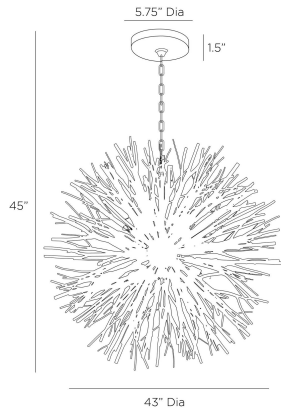

# ARTERIO RS

## FINCH CHANDELIER

89560  
Natural, Wood

An eight-light chandelier with natural wood branches growing out from an iron center. This organic version of the starburst motif will cast beautiful shadows in whatever room you put it. Wood finish will vary. Additional chain available (CHN-128). Due to the organic nature of the wood used to create this piece, each piece will vary in size and shape. The wooden sticks will eventually crack and is an inherent feature of solid wood of this proportion.

### DIMENSIONS

Overall	Dia: 43.0 in x H: 45 in
Canopy	Dia: 5.75 in x H: 1.5 in
Chandelier	Dia: 43.0 in x H: 43 in
Overall Hanging Height as Sold (in)	45 in - 81 in

### COMPONENTS

Pipe or Chain Included	36"
------------------------	-----