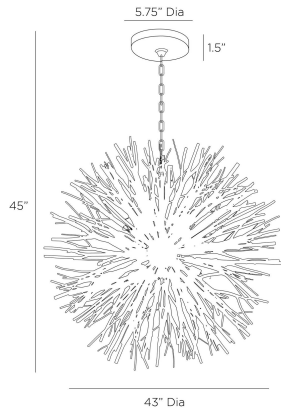

# ARTERIO RS

## FINCH CHANDELIER

89564  
Whitewash, Wood

Take what you know about traditional starburst design and leave it behind. The Finch explores a more organic approach to lighting with its foundation of unconforming branches in a white wash finish that surround the concealed white steel frame. Each of the eight lights seemingly blend into the structure until they bring it to life when in use. finish will vary. Also available in natural (89560). Due to the organic nature of the wood used to create this piece, each piece will vary in size and shape. The wooden sticks will eventually crack and is an inherent feature of

### DIMENSIONS

Overall	Dia: 43.0 in x H: 45 in
Canopy	Dia: 6.0 in x H: 1.5 in
Chandelier	Dia: 43.0 in x H: 43 in
Overall Hanging Height as Sold (in)	45 in - 81 in

### COMPONENTS

Pipe or Chain Included	36"
------------------------	-----