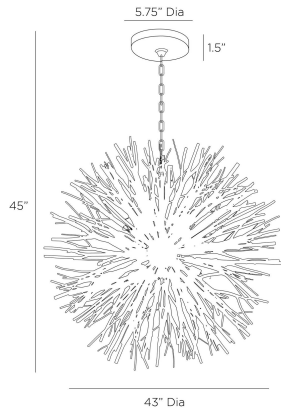

# ARTERIO RS

## FINCH CHANDELIER

89564  
Whitewash, Wood

Take what you know about traditional starburst design and leave it behind. The Finch explores a more organic approach to lighting with its foundation of unconforming branches in a white wash finish that surround the concealed white steel frame. Each of the eight lights seemingly blend into the structure until they bring it to life when in use. finish will vary. Also available in natural (89560). Due to the organic nature of the wood used to create this piece, each piece will vary in size and shape. The wooden sticks will eventually crack and is an inherent feature of

### DIMENSIONS

Overall	Dia: 43.0 in x H: 45 in
Canopy	Dia: 6.0 in x H: 1.5 in
Chandelier	Dia: 43.0 in x H: 43 in
Overall Hanging Height as Sold (in)	81 in - 45 in

### COMPONENTS

Pipe or Chain Included	36"
------------------------	-----