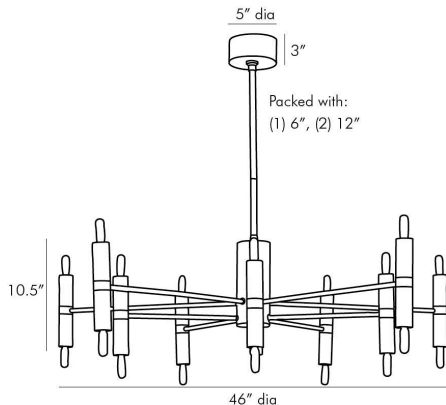

ARTERIO RS

BOZEMAN CHANDELIER

89633
Antique Brass, Steel

This steel chandelier showcases a streamlined silhouette that is modern and minimalistic. Ten double-socket cylindrical candle sleeves stand at attention of the piped arms that extend from its columnar center at varying heights. With 20 brilliant lights and a sleek sheen that work together to illuminate the Bozeman is foundational piece for contemporary settings. Certified for damp locations and intended for interior use.

APPEARANCE

Materials	Steel, Steel
Finishes	Antique Brass, Antique Brass
Finish Will Vary	No
Top Coat/Sealant	Yes

DIMENSIONS

Overall	Dia: 46.0 in x H: 19.5 in
Canopy	Dia: 5.0 in x H: 3 in
Chandelier	Dia: 46.0 in x H: 10.5 in
Overall Hanging Height as Sold (in)	43.5 in - 19.5 in

WIRING

Wire Rating	Damp
Cord	10 FT, Black/White, SVT
Socket	20, Type B--E12 Other
Suggested Bulb Type	T6
Maximum Wattage	25.0
Voltage	110-120 V

CERTIFICATIONS & COMPLIANCY

Certifications	Middle East, European Union, United Kingdom, Mexico, United States, Canada
Compliance	RoHS, UL/ETL, CB

SHIPPING

Shipping Requirements	Truck Ship
Product Weight	21.0 lbs
Gross Weight 1	43.0 lbs
Shipping Box 1	W: 46.0 in x D: 47.0 in x H: 18.0 in

CONTRACT

Contract Suitability	Contract Suitable As Is
----------------------	-------------------------