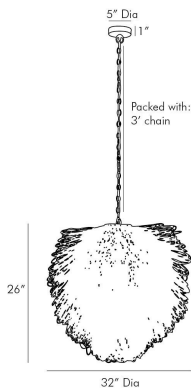

ARTERIO RS

FINLEY CHANDELIER

89646
White, Rattan

The Finley takes the notion of classic chandelier design and runs wild. Showcasing an untamed façade this unconventional luminescent was created by looping bleached rattan in a pattern consisting of varying sizes. Its organic foundation conceals a single light that delivers a soft glow and creates billowy shadowplay when in use. Suspended from an iron chain in a corresponding white finish. finish will vary. Additional chain available (CHN-230).

APPEARANCE

Materials	Rattan, Rattan
Finishes	White, White, White
Finish Will Vary	Yes
Top Coat/Sealant	No

DIMENSIONS

Overall	Dia: 32.0 in x H: 32 in
Canopy	Dia: 5.0 in x H: 1 in
Chandelier	Dia: 32.0 in x H: 30 in
Overall Hanging Height as Sold (in)	66 in - 32 in

WIRING

Wire Rating	Indoor Only
Cord	10 FT, Clear/Silver, SVT
Socket	1, Type A- E26 Other
Suggested Bulb Type	G16.5
Maximum Wattage	150.0
Voltage	110-120 V

CERTIFICATIONS & COMPLIANCY

Certifications	Middle East, European Union, United Kingdom, Mexico, United States, Canada
Compliance	RoHS, UL/ETL, CB

SHIPPING

Shipping Requirements	Truck Ship
Product Weight	13.5 lbs
Gross Weight 1	19.0 lbs
Shipping Box 1	W: 34.0 in x D: 34.0 in x H: 34.0 in

ADDITIONAL INFO

Features	Sustainable
----------	-------------