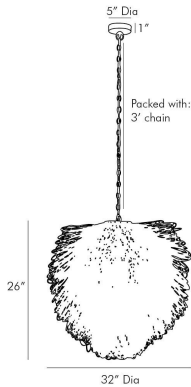

ARTERIO RS

FINLEY CHANDELIER

89646
White, Rattan

The Finley takes the notion of classic chandelier design and runs wild. Showcasing an untamed façade this unconventional luminescent was created by looping bleached rattan in a pattern consisting of varying sizes. Its organic foundation conceals a single light that delivers a soft glow and creates billowy shadowplay when in use. Suspended from an iron chain in a corresponding white finish. finish will vary. Additional chain available (CHN-230).

APPEARANCE

Materials	Rattan, Rattan
Finishes	White, White, White
Finish Will Vary	Yes
Top Coat/Sealant	No

DIMENSIONS

Overall	Dia: 32.0 in x H: 32 in
Canopy	Dia: 5.0 in x H: 1 in
Chandelier	Dia: 32.0 in x H: 30 in
Overall Hanging Height as Sold (in)	66 in - 32 in

WIRING

Wire Rating	Indoor Only
Cord	10 FT, Clear/Silver, SVT
Socket	1, Type A- E26 Other
Suggested Bulb Type	G16.5
Maximum Wattage	150.0
Voltage	110-120 V

CERTIFICATIONS & COMPLIANCY

Certifications	Middle East, European Union, United Kingdom, Mexico, United States, Canada
Compliance	RoHS, UL/ETL, CB

SHIPPING

Shipping Requirements	Truck Ship
Product Weight	13.5 lbs
Gross Weight 1	19.0 lbs
Shipping Box 1	W: 34.0 in x D: 34.0 in x H: 34.0 in

ADDITIONAL INFO

Features	Sustainable
----------	-------------