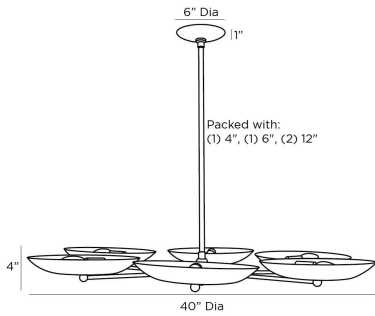

ARTERIOS

GRIFFITH CHANDELIER

89648
Cadet Blue, Steel

Inspired by the grand public spaces of the Mid-Century era, the architectural Griffith chandelier is designed in matte cadet blue shades with a contrasting antique brass steel frame. The fixture's upward-facing, dish-shaped plates diffuse light, creating a warm, even glow. Finish will vary. Certified for damp locations and intended for interior use.

APPEARANCE

Materials	Steel, Steel, Steel
Finishes	Cadet Blue, Cadet Blue, Antique Brass
Finish Will Vary	No
Top Coat/Sealant	Yes

DIMENSIONS

Overall	Dia: 40.0 in x H: 11 in
Canopy	Dia: 6.0 in x H: 1 in
Chandelier	Dia: 40.0 in x H: 4 in
Overall Hanging Height as Sold (in)	41 in - 11 in

WIRING

Wire Rating	Damp
Cord	10 FT, Black/White, SVT
Socket	6, Type B - E12
Suggested Bulb Type	T6
Maximum Wattage	40.0
Voltage	110-120 V

CERTIFICATIONS & COMPLIANCY

Certifications	Australia, Mexico, United States, Canada
Compliance	UL/ETL

SHIPPING

Product Weight	12.76 lbs
Gross Weight 1	22.66 lbs
Shipping Box 1	W: 42.5 in x D: 38.5 in x H: 5.7 in

CONTRACT

Contract Suitability	Contract Suitable As Is
----------------------	-------------------------