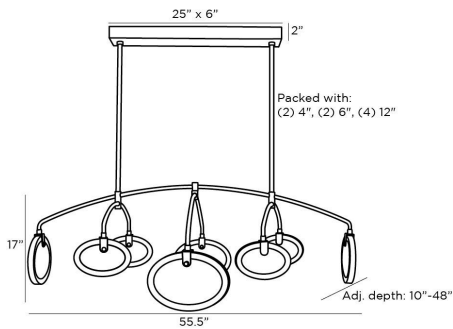

ARTERIO RS

ROSABEL CHANDELIER

89651
Antique Brass, Iron

Mod, '60s-era mobile construction informs the design of the Rosabel chandelier. The inspired fixture is created with pivoting, flat-faced, white alabaster discs, encased in antique brass iron. Lustrous antique brass iron also forms the chandelier's linear suspension framework. Finish will vary. Integrated LED. Certified for damp locations and intended for interior use.

APPEARANCE

Materials	Iron, Iron, Alabaster
Finishes	Antique Brass, Antique Brass, White
Finish Will Vary	Yes
Top Coat/Sealant	Yes

DIMENSIONS

Overall	W: 55.5 in x H: 23 in
Overall Adjustable	D: 10-48 in
Canopy	W: 25 in x D: 6 in x H: 2 in
Chandelier	H: 17 in
Overall Hanging Height as Sold (in)	23 in - 53 in