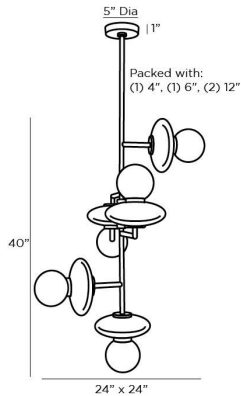

ARTERIO RS

PIMPRI CHANDELIER

89654
Blue Smoke, Glass

Inspired by the delicate layers of dew drops on the leaf of a plant, the delicate Pimpri chandelier is imagined in pillowed shapes of blue smoke luster glass joined with globed shades in clear seedy glass. The glass ornaments attach to a brushed-brass steel geometric frame in an assemblage that is modern and unexpected. The fixture is ideal for vertical spaces or tall ceilings. Finish will vary. Certified for damp locations and intended for interior use.

APPEARANCE

Materials	Glass, Glass, Glass, Steel
Finishes	Blue Smoke, Blue Smoke, Clear Seeded, Brushed Brass
Finish Will Vary	Yes
Top Coat/Sealant	No

DIMENSIONS

Overall	W: 24 in x D: 24 in x H: 40 in
Canopy	Dia: 5.0 in x H: 1 in
Chandelier	W: 24 in x D: 24 in x H: 37 in
Overall Hanging Height as Sold (in)	70 in - 40 in

WIRING

Wire Rating	Damp
Cord	7 FT, Clear/Silver, SVT
Socket	5, Type B - E12
Suggested Bulb Type	T6
Maximum Wattage	40.0
Voltage	110-120 V

CERTIFICATIONS & COMPLIANCY

Certifications	Middle East, European Union, United Kingdom, Australia, Mexico, United States, Canada
Compliance	RoHS, UL/ETL, CB

SHIPPING

Product Weight	15.36 lbs
Gross Weight 1	23.36 lbs
Shipping Box 1	W: 36.42 in x D: 18.7 in x H: 28.15 in

CONTRACT

Contract Suitability	Contract Suitable As Is

SLOPE CEILING COMPATIBILITY

Sloped Ceiling Compatible	Yes, with purchase of pivot

COMPONENTS

Pipe or Chain Included	(1) 4", (1) 6", (2) 12" Pipes

ADDITIONAL PARTS AVAILABLE

PIPE-504	(1) 4", (1) 6", (1) 12"
PIVOT-203	

REPLACEMENT PARTS

89654GLSCLR
89654GLSSMK
CANOPY-590