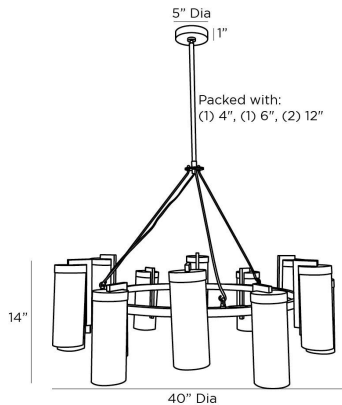

ARTERIO RS

RYDER CHANDELIER

89659
English Bronze, Iron

A classic chandelier interpreted in an imaginative, modern form, the Ryder is composed in a playful arrangement of matte swirl glass columns in staggered heights. English bronze iron forms the architectural frame and banding around each glass shade, creating bold, beautiful contrast. Finish will vary. Certified for damp locations and intended for interior use.

APPEARANCE

Materials	Iron, Iron, Glass
Finishes	English Bronze, English Bronze, Swirl
Finish Will Vary	Yes
Top Coat/Sealant	Yes

DIMENSIONS

Overall	Dia: 40.0 in x H: 32 in
Canopy	Dia: 5.0 in x H: 1 in
Chandelier	Dia: 40.0 in x H: 14 in
Overall Hanging Height as Sold (in)	62 in - 32 in

WIRING

Wire Rating	Damp
Cord	7 FT, Black, SVT
Socket	12, Type B - E12
Suggested Bulb Type	B8
Maximum Wattage	40.0
Voltage	110-120 V

CERTIFICATIONS & COMPLIANCY

Certifications	Mexico, United States, Canada
Compliance	RoHS, UL/ETL

SHIPPING

Shipping Requirements	Truck Ship
Product Weight	37.0 lbs
Gross Weight 1	48.0 lbs
Shipping Box 1	W: 44.29 in x D: 15.16 in x H: 43.9 in

CONTRACT

Contract Suitability	Contract Suitable As Is

SLOPE CEILING COMPATIBILITY

Sloped Ceiling Compatible	No, is not compatible

COMPONENTS

Pipe or Chain Included	(1) 4", (1) 6", (2) 12" Pipes

ADDITIONAL PARTS AVAILABLE

PIPE-489	(1) 4", (1) 6", (1) 12"

REPLACEMENT PARTS

89659GLS
89659ROD
CANOPY-585