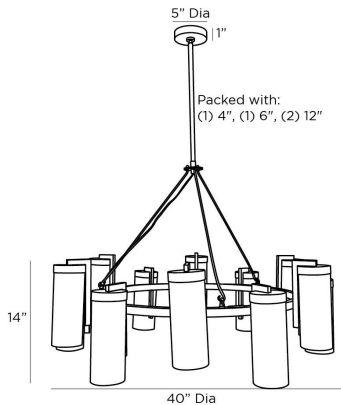

ARTERIO RS

RYDER CHANDELIER

89659
English Bronze, Iron

A classic chandelier interpreted in an imaginative, modern form, the Ryder is composed in a playful arrangement of matte swirl glass columns in staggered heights. English bronze iron forms the architectural frame and banding around each glass shade, creating bold, beautiful contrast. Finish will vary. Certified for damp locations and intended for interior use.

APPEARANCE

Materials	Iron, Iron, Glass
Finishes	English Bronze, English Bronze, Swirl
Finish Will Vary	Yes
Top Coat/Sealant	Yes

DIMENSIONS

Overall	Dia: 40.0 in x H: 32 in
Canopy	Dia: 5.0 in x H: 1 in
Chandelier	Dia: 40.0 in x H: 14 in
Overall Hanging Height as Sold (in)	32 in - 62 in

WIRING

Wire Rating	Damp
Cord	7 FT, Black, SVT
Socket	12, Type B - E12
Suggested Bulb Type	B8
Maximum Wattage	40.0
Voltage	110-120 V

CERTIFICATIONS & COMPLIANCY

Certifications	Mexico, United States, Canada
Compliance	RoHS, UL/ETL

SHIPPING

Shipping Requirements	Truck Ship
Product Weight	37.0 lbs
Gross Weight 1	48.0 lbs
Shipping Box 1	W: 44.29 in x D: 15.16 in x H: 43.9 in

CONTRACT

Contract Suitability	Contract Suitable As Is

SLOPE CEILING COMPATIBILITY

Sloped Ceiling Compatible	No, is not compatible

COMPONENTS

Pipe or Chain Included	(1) 4", (1) 6", (2) 12" Pipes

ADDITIONAL PARTS AVAILABLE

PIPE-489	(1) 4", (1) 6", (1) 12"

REPLACEMENT PARTS

89659GLS
89659ROD
CANOPY-585