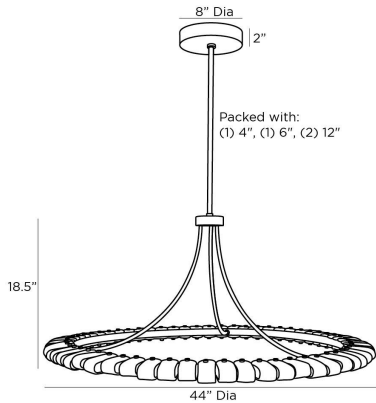

ARTERIO RS

SANTORINI CHANDELIER

89660
Blue Smoke Luster, Glass

A modern take on maximalism, our commanding Santorini chandelier is fashioned in lustrous, blue smoke seedy glass that folds over a circular frame constructed in antique brass iron. The large-scale LED light casts a warm halo over any room. Finish will vary. Certified for damp locations and intended for interior use.

APPEARANCE

Materials	Glass, Glass, Iron
Finishes	Blue Smoke Luster, Blue Smoke Luster, Antique Brass
Finish Will Vary	Yes
Top Coat/Sealant	No

DIMENSIONS

Overall	Dia: 44.0 in x H: 24.5 in
Canopy	H: 2 in
Chandelier	Dia: 44.0 in
Overall Hanging Height as Sold (in)	24.5 in - 54.5 in