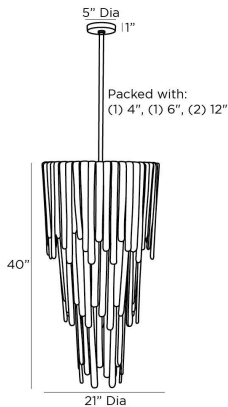

ARTERIOS

RAINE CHANDELIER

89662
Blue Smoke Luster, Glass

Our Raine chandelier was inspired by the vintage Murano glass lighting made popular in the '60s and '70s. The tear-drop silhouette is embellished with rounded layers of lustrous, blue smoke seedy glass, in staggered sizes, that fold over a tiered iron frame, which is finished in antique brass. The result is a dramatic and textural waterfall effect. The glass pieces can be removed to provide additional illumination if desired. Finish will vary. Certified for damp locations and intended for interior use.

| | |
|-------------------------------------|-------------------------|
| Overall | Dia: 21.0 in x H: 45 in |
| Canopy | Dia: 5.0 in x H: 1 in |
| Chandelier | Dia: 21.0 in x H: 40 in |
| Overall Hanging Height as Sold (in) | 75 in - 45 in |

WIRING

| | |
|---------------------|--------------------------|
| Wire Rating | Damp |
| Cord | 10 FT, Clear/Silver, SVT |
| Socket | 7, Type B - E12 |
| Suggested Bulb Type | B8 |
| Maximum Wattage | 60.0 |
| Voltage | 110-120 V |

| | |
|----------|-------------------------|
| PIPE-226 | (1) 4", (1) 6", (1) 12" |
|----------|-------------------------|

REPLACEMENT PARTS

89662GLSLG
89662GLSMD
89662GLSSM
CANOPY-470