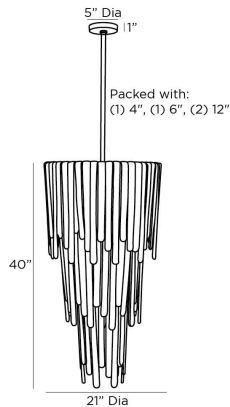

ARTERIOS

RAINE CHANDELIER

89662
Blue Smoke Luster, Glass

Our Raine chandelier was inspired by the vintage Murano glass lighting made popular in the '60s and '70s. The tear-drop silhouette is embellished with rounded layers of lustrous, blue smoke seedy glass, in staggered sizes, that fold over a tiered iron frame, which is finished in antique brass. The result is a dramatic and textural waterfall effect. The glass pieces can be removed to provide additional illumination if desired. Finish will vary. Certified for damp locations and intended for interior use.

APPEARANCE

Materials	Glass, Glass, Iron
Finishes	Blue Smoke Luster, Blue Smoke Luster, Antique Brass
Finish Will Vary	Yes
Top Coat/Sealant	No

DIMENSIONS

Overall	Dia: 21.0 in x H: 45 in
Canopy	Dia: 5.0 in x H: 1 in
Chandelier	Dia: 21.0 in x H: 40 in
Overall Hanging Height as Sold (in)	45 in - 75 in

WIRING

Wire Rating	Damp
Cord	10 FT, Clear/Silver, SVT
Socket	7, Type B - E12
Suggested Bulb Type	B8
Maximum Wattage	60.0
Voltage	110-120 V

CERTIFICATIONS & COMPLIANCY

Certifications	Mexico, United States, Canada
Compliance	RoHS, UL/ETL

SHIPPING

Product Weight	60.0 lbs
Gross Weight 1	75.0 lbs
Shipping Box 1	W: 30.5 in x D: 23.25 in x H: 23.25 in

CONTRACT

Contract Suitability	Contract Suitable As Is
----------------------	-------------------------