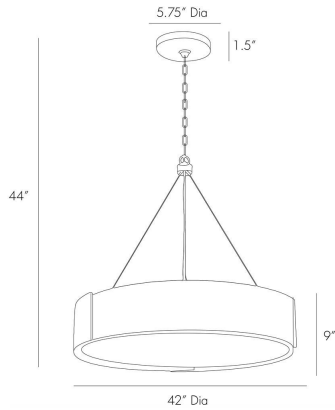

ARTERIOS

DANTE LARGE CHANDELIER

89702
Antique Brass, Brass

Adding intrigue to simplistic design is an effortless feat in our Dante chandelier. From the suspended pendant to overlapping antique brass bands across the side, every design feature is spot on. A frosted acrylic diffuser tones down the glow of five hidden lights. Additional chain available (CHN-129). Certified for damp locations and intended for interior use.

APPEARANCE

Materials	Brass, Acrylic, Brass
Finishes	Antique Brass, Frosted, Antique Brass
Finish Will Vary	No
Top Coat/Sealant	No

DIMENSIONS

Overall	Dia: 42.0 in x H: 44 in
Canopy	Dia: 5.75 in x H: 1.5 in
Chandelier	Dia: 42.0 in x H: 9 in
Overall Hanging Height as Sold (in)	44 in - 80 in

WIRING

Wire Rating	Damp
Cord	10 FT, Clear/Silver, SVT
Socket	5, Type A- E26 Keyless
Suggested Bulb Type	T6
Maximum Wattage	60.0
Voltage	110-120 V

CERTIFICATIONS & COMPLIANCY

Certifications	Mexico, United States, Canada
Compliance	RoHS, UL/ETL

SHIPPING

Shipping Requirements	Truck Ship
Product Weight	57.0 lbs
Gross Weight 1	71.5 lbs
Shipping Box 1	W: 50.0 in x D: 50.0 in x H: 17.0 in

ADDITIONAL INFO

Features	Assembly Required

CONTRACT

Contract Suitability	Contract Suitable As Is

SLOPE CEILING COMPATIBILITY

Sloped Ceiling Compatible	Yes, as is

COMPONENTS

Pipe or Chain Included	36"

ADDITIONAL PARTS AVAILABLE

CHN-130	36"

REPLACEMENT PARTS

CANOPY-162
89702PEG
89702DIF