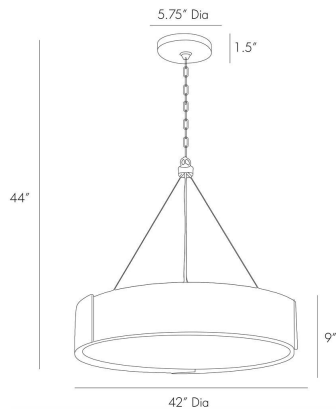

ARTERIOS

DANTE LARGE CHANDELIER

89702
Antique Brass, Brass

Adding intrigue to simplistic design is an effortless feat in our Dante chandelier. From the suspended pendant to overlapping antique brass bands across the side, every design feature is spot on. A frosted acrylic diffuser tones down the glow of five hidden lights. Additional chain available (CHN-129). Certified for damp locations and intended for interior use.

APPEARANCE

Materials	Brass, Acrylic, Brass
Finishes	Antique Brass, Frosted, Antique Brass
Finish Will Vary	No
Top Coat/Sealant	No

DIMENSIONS

Overall	Dia: 42.0 in x H: 44 in
Canopy	Dia: 5.75 in x H: 1.5 in
Chandelier	Dia: 42.0 in x H: 9 in
Overall Hanging Height as Sold (in)	80 in - 44 in