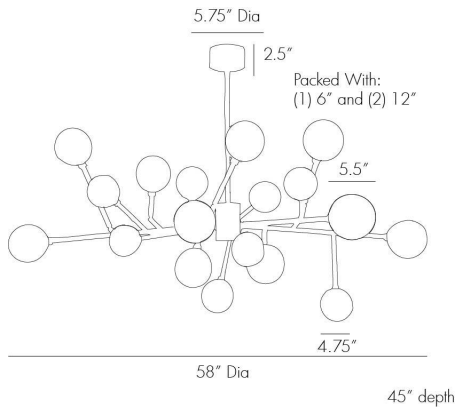

# ARTERIO RS

## DALLAS MEDIUM CHANDELIER

89966  
Vintage Brass, Brass

The Dallas chandelier (89981), one of our most popular designs, is now available in a vintage brass finish. This 18-light mid-century inspired design features seedy glass spheres and 12 out of 18 arms are adjustable, making this the perfect DIY project for your more discerning clients. Shown with small clear tubular bulbs. Additional pipe available PIPE-110. Certified for damp locations and intended for interior use. Bulb cannot exceed 3" in length due to globe size.

### DIMENSIONS

Overall	W: 58 in x D: 45 in x H: 8.5 in
Globe Small	Dia: 5.5 in x H: 5.5 in
Globe Medium	Dia: 4.75 in x H: 4.75 in
Canopy	Dia: 5.0 in x H: 2.5 in
Overall Hanging Height as Sold (in)	43 in - 8.5 in

### SHIPPING

Shipping Requirements	Truck Ship
Product Weight	23.5 lbs
Gross Weight 1	37.0 lbs
Shipping Box 1	W: 45.0 in x D: 45.0 in x H: 10.0 in