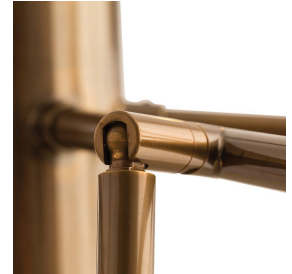

# ARTERIO RS

## DALLAS MEDIUM CHANDELIER

89966  
Vintage Brass, Brass

The Dallas chandelier (89981), one of our most popular designs, is now available in a vintage brass finish. This 18-light mid-century inspired design features seedy glass spheres and 12 out of 18 arms are adjustable, making this the perfect DIY project for your more discerning clients. Shown with small clear tubular bulbs. Additional pipe available PIPE-110. Certified for damp locations and intended for interior use. Bulb cannot exceed 3" in length due to globe size.

### DIMENSIONS

Overall	W: 58 in x D: 45 in x H: 8.5 in
Globe Small	Dia: 5.5 in x H: 5.5 in
Globe Medium	Dia: 4.75 in x H: 4.75 in
Canopy	Dia: 5.0 in x H: 2.5 in
Overall Hanging Height as Sold (in)	43 in - 8.5 in