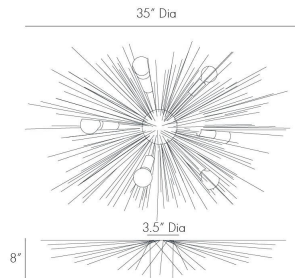

# ARTERIO RS

## ROXANNE FLUSH MOUNT

89969  
Antique Brass, Steel

This unique flush mount chandelier takes the Zanadoo starburst concept and makes it applicable for smaller rooms or rooms with lower ceilings. This eight-light fixture casts a beautiful light and shadow effect on the walls and ceiling. Shown with frosted globe bulbs and small clear tubular bulbs. Certified for damp locations and intended for interior use.

### DIMENSIONS

Overall	Dia: 35.0 in x H: 8 in
Canopy	Dia: 4.5 in
Overall Hanging Height as Sold (in)	8 in - 8 in