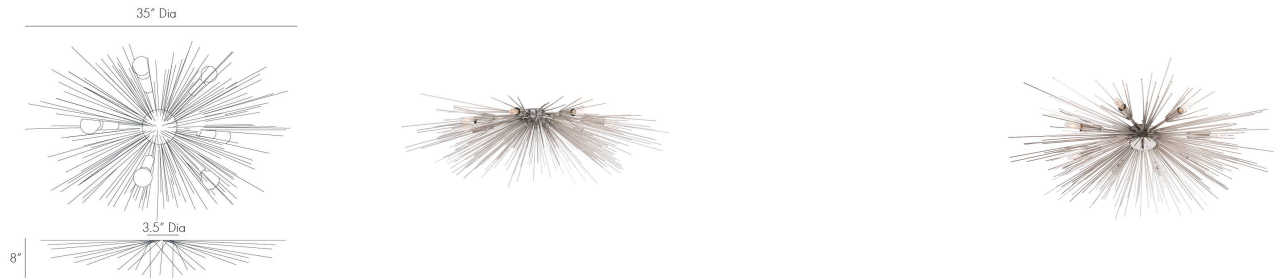

ARTERIO RS

ROXANNE FLUSH MOUNT

89970
Polished Nickel, Steel

This eight-light, polished nickel flush mount chandelier re-imagines the Zanadoo starburst in a manner that works perfectly in smaller rooms. The result still has a beautiful light and shadow effect on the walls and ceiling. Shown with small tubular bulbs. Certified for damp locations and intended for interior use.

APPEARANCE

Materials	Steel, Steel
Finishes	Polished Nickel, Polished Nickel
Finish Will Vary	No
Top Coat/Sealant	Yes

DIMENSIONS

Overall	Dia: 35.0 in x H: 8 in
Canopy	Dia: 4.5 in
Overall Hanging Height as Sold (in)	8 in - 8 in

WIRING

Wire Rating	Damp
Cord	1 FT, Black, SVT
Socket	8, Type B--E12 Other
Suggested Bulb Type	T6
Maximum Wattage	40.0
Voltage	110-120 V

CERTIFICATIONS & COMPLIANCY

Certifications	Middle East, European Union, United Kingdom, Mexico, United States, Canada
Compliance	RoHS, UL/ETL, CB