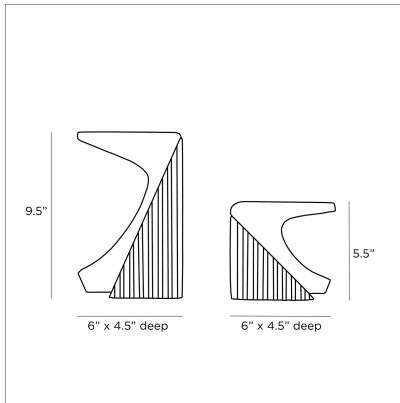

ARTERIORES

JORDONO BOOKENDS, SET OF 2

9112
Ivory, Ricestone

The captivating curvature and lines of these bookends, inspired by mid-century modern architectural forms, add visual interest and elegance to a bookshelf. Each is made from contrasting ivory and charcoal ricestone, known for its rich textures that vary naturally with each piece. Ricestone will vary.

APPEARANCE

Materials	Ricestone, Ricestone, Ricestone
Finishes	Ivory, Ivory, Charcoal
Finish Will Vary	Yes
Top Coat/Sealant	No

DIMENSIONS

Overall Large	W: 6 in x D: 4.5 in x H: 9.5 in
Overall Small	W: 6 in x D: 4.5 in x H: 5.5 in
Foot Print Large	W: 4.5 in x D: 4.5 in
Foot Print Small	W: 4.5 in x D: 4.5 in

SHIPPING

Product Weight	11.0 lbs
Gross Weight 1	12.0 lbs
Shipping Box 1	W: 12.25 in x D: 7.13 in x H: 12.25 in

CONTRACT

Contract Suitability	Contract Suitable As Is
----------------------	-------------------------