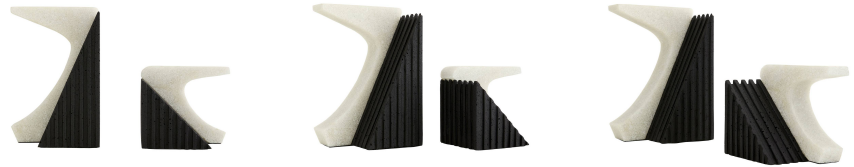

ARTERIORES

JORDONO BOOKENDS, SET OF 2

9112
Ivory, Ricestone

The captivating curvature and lines of these bookends, inspired by mid-century modern architectural forms, add visual interest and elegance to a bookshelf. Each is made from contrasting ivory and charcoal ricestone, known for its rich textures that vary naturally with each piece. Ricestone will vary.

APPEARANCE

Materials	Ricestone, Ricestone, Ricestone
Finishes	Ivory, Ivory, Charcoal
Finish Will Vary	Yes
Top Coat/Sealant	No

DIMENSIONS

Overall Large	W: 6 in x D: 4.5 in x H: 9.5 in
Overall Small	W: 6 in x D: 4.5 in x H: 5.5 in
Foot Print Large	W: 4.5 in x D: 4.5 in
Foot Print Small	W: 4.5 in x D: 4.5 in