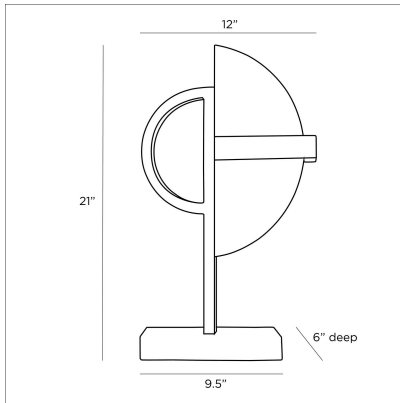

## JACINTO SCULPTURE

9126

White, Alabaster

Inspired by the Art Deco era of the early 20th century, this geometric work of art provides a dynamic focal point. Thoughtfully composed of white alabaster and steel in both antiqued brass and bronze finishes. Full of style on its own, it pairs beautifully with the Kasen Sculpture. Alabaster will vary.

### DIMENSIONS

|            |                               |
|------------|-------------------------------|
| Overall    | W: 12 in x D: 6 in x H: 21 in |
| Foot Print | W: 9.5 in x D: 6 in           |

### SHIPPING

|                |                                     |
|----------------|-------------------------------------|
| Product Weight | 14.5 lbs                            |
| Gross Weight 1 | 16.0 lbs                            |
| Shipping Box 1 | W: 24.0 in x D: 9.0 in x H: 15.0 in |