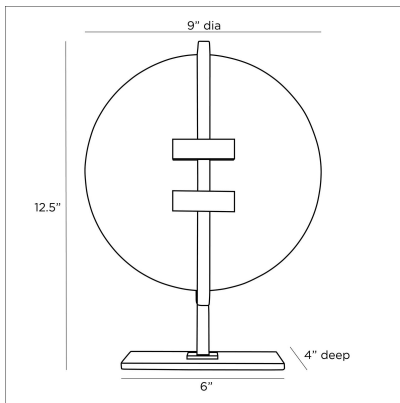

ARTERIOS

KASEN SCULPTURE

9127

White, Alabaster

Drawing from the Art Deco period of the early 20th century, this sculptural piece makes a dramatic statement on a tabletop or console with its blend of rounded and linear forms. It is made from a combination of white alabaster and steel in both antiqued brass and bronze finishes. Full of style on its own, it pairs beautifully with the Jacinto Sculpture. Alabaster will vary.

APPEARANCE

Materials	Alabaster, Alabaster, Steel, Steel
Finishes	White, White, Antique Brass, Bronze
Finish Will Vary	Yes
Top Coat/Sealant	No

DIMENSIONS

Overall	W: 9 in x D: 4 in x H: 12.5 in
Foot Print	W: 6 in x D: 4 in

SHIPPING

Product Weight	7.5 lbs
Gross Weight 1	8.82 lbs
Shipping Box 1	W: 15.0 in x D: 6.75 in x H: 11.75 in

CONTRACT

Contract Suitability	Contract Suitable As Is
----------------------	-------------------------