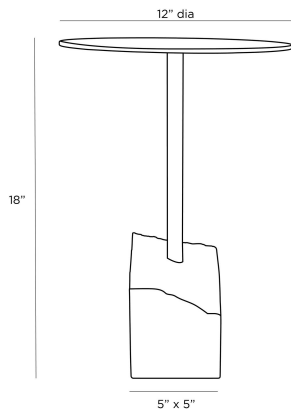

ARTERIOS

JANE ACCENT TABLE

9128
Bronze, Steel

A sleek combination of rich materials gives tons of character to the Jane accent table. A round bronze steel top and matching post are embedded into a rough hewn white alabaster base. Truly rugged and refined, this petite table balances a cocktail just within reach. Marble will vary.

APPEARANCE

Materials	Steel, Steel, Alabaster
Finishes	Bronze, Bronze, White
Finish Will Vary	Yes
Top Coat/Sealant	No

DIMENSIONS

Overall	Dia: 12.0 in x H: 18 in
Foot Print	W: 5 in x D: 5 in
Base	H: 7 in
Diagonal Dimensions	W: 21.5 in

SHIPPING

Product Weight	19.0 lbs
Gross Weight 1	21.83 lbs
Shipping Box 1	W: 18.13 in x D: 9.0 in x H: 15.0 in

CONTRACT

Contract Suitability	Contract Suitable With Conditions
Contract Conditions	For an additional fee, a clear, protective coating can be added