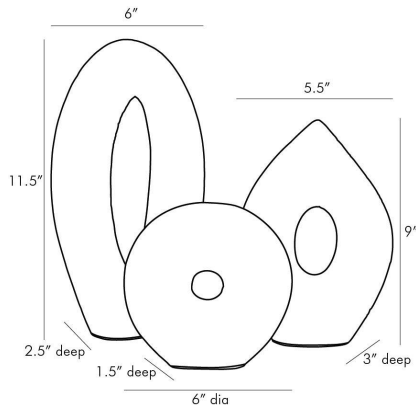

ARTERIO RS

COCO SCULPTURES, SET OF 3

9221
Ivory, Ricestone

Crafted from ricestone the expressive form of sculptural art takes shape in this well-formed trio. Showcasing a profile that recalls mid-century design the sleekness of this varied-height sculptured set works well to curate a tabletop gallery. finish will vary.

APPEARANCE

Materials	Ricestone, Ricestone
Finishes	Ivory, Ivory
Finish Will Vary	Yes
Top Coat/Sealant	No

DIMENSIONS

Overall Large	W: 6 in x D: 2.5 in x H: 11.5 in
Overall Medium	W: 5.5 in x D: 3 in x H: 9 in
Overall Small	W: 6 in x D: 1.5 in x H: 6 in

SHIPPING

Product Weight	14.0 lbs
Gross Weight 1	15.25 lbs
Shipping Box 1	W: 11.0 in x D: 14.0 in x H: 17.0 in

CONTRACT

Contract Suitability	Contract Suitable As Is
----------------------	-------------------------