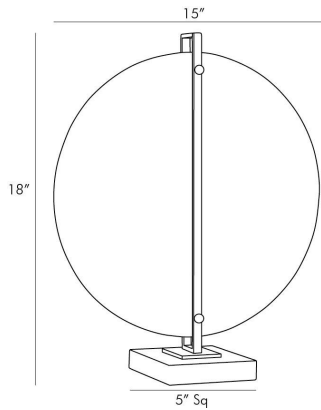

## DAVENPORT SCULPTURE

9229

White, Alabaster

A modern study in geometric forms and mixed materials the Davenport delivers a simple sophisticated element to the space it occupies. A large alabaster disk is suspended by a thin antique brass pillar creating a striking visual contrast. A clear crystal base allows this piece to show like a sculptural work of art. Finish will vary.

### DIMENSIONS

Overall	W: 15 in x D: 5 in x H: 18 in
Foot Print	W: 5 in x D: 5 in

### SHIPPING

Product Weight	17.5 lbs
Gross Weight 1	17.6 lbs
Shipping Box 1	W: 23.4 in x D: 19.3 in x H: 8.3 in