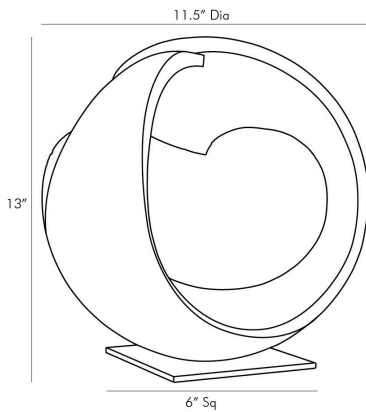

ARTERIO RS

DAWSON SCULPTURE

9237
Charcoal, Ricestone

Sweeping curves reflect the volatile and peaceful movements of oceanic currents in this orb-like structure. Its abstract open-form profile is constructed of ricestone in a charcoal finish that is reminiscent of lava stone. A thin antique brass embellishments that trace part of its silhouette. Showcase on a console or étagère and let this sculpture be a representation of what's to come.

APPEARANCE

Materials	Ricestone, Steel
Finishes	Charcoal, Antique Brass
Finish Will Vary	Yes
Top Coat/Sealant	No

DIMENSIONS

Overall	Dia: 11.5 in x H: 13 in
Foot Print	W: 6 in x D: 6 in

SHIPPING

Product Weight	14.5 lbs
Gross Weight 1	18.2 lbs
Shipping Box 1	W: 16.9 in x D: 16.9 in x H: 14.0 in

CONTRACT

Contract Suitability	Contract Suitable As Is