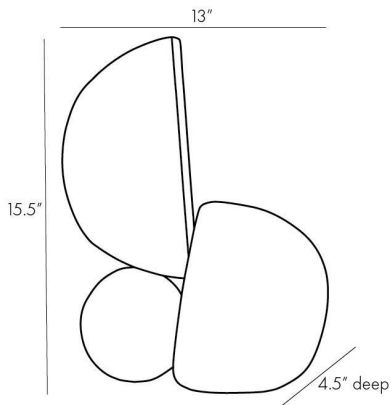

ARTERIO RS

HIROSHI SCULPTURE

9241
Ivory, Ricestone

This modern sculpture nods to the geometry found in Cubist art. Showcasing a foundation of mixed materials, the Hiroshi balances antique brass and white ricestone half-moon shapes against a black marble sphere. It's a true contemporary art conversation piece. Finish of marble may vary.

APPEARANCE

Materials	Ricestone, Ricestone, Steel, Marble
Finishes	Ivory, Ivory, Antique Brass, Black
Finish Will Vary	Yes
Top Coat/Sealant	No

DIMENSIONS

Overall	W: 13 in x D: 4.5 in x H: 15 in
Foot Print	W: 7.5 in x D: 3 in

SHIPPING

Product Weight	13.23 lbs
Gross Weight 1	16.53 lbs
Shipping Box 1	W: 18.5 in x D: 8.25 in x H: 16.0 in

CONTRACT

Contract Suitability	Contract Suitable As Is
----------------------	-------------------------