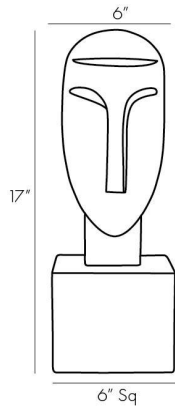

ARTERIO RS

ISA SCULPTURE

9243
Charcoal, Ricestone

Monumental in its own right, this sculpture showcases a silhouette inspired by the statues of Easter Island. Charcoal ricestone has been formed to shape the beautiful, porous bust. A solid white marble base elevates the piece to museum status. It's a work of art in any setting. Finish will vary.

APPEARANCE

Materials	Ricestone, Ricestone, Marble
Finishes	Charcoal, Charcoal, White
Finish Will Vary	Yes
Top Coat/Sealant	No

DIMENSIONS

Overall	W: 6 in x D: 6 in x H: 17 in
Foot Print	W: 6 in x D: 6 in
Base	W: 6 in x D: 6 in x H: 5 in

SHIPPING

Product Weight	28.66 lbs
Gross Weight 1	30.86 lbs
Shipping Box 1	W: 21.0 in x D: 10.25 in x H: 10.25 in

CONTRACT

Contract Suitability	Contract Suitable As Is