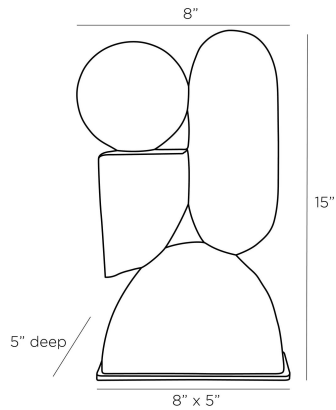

ARTERIO RS

POZA SCULPTURE

9260

Ivory, Riverstone

A composition of spherical, carved ivory riverstone shapes nod to the geometry of the cubist movement. The abstract art piece, which is poised on a flat bronze steel base, is a collection-worthy addition to any room. Riverstone will vary.

APPEARANCE

Materials	Riverstone, Riverstone, Steel
Finishes	Ivory, Ivory, Bronze
Finish Will Vary	Yes
Top Coat/Sealant	No

DIMENSIONS

Overall	W: 8 in x D: 5 in x H: 15 in
Foot Print	W: 8 in x D: 5 in

SHIPPING

Product Weight	27.0 lbs
Gross Weight 1	42.3 lbs
Shipping Box 1	W: 19.25 in x D: 9.0 in x H: 13.38 in

CONTRACT

Contract Suitability	Contract Suitable As Is
----------------------	-------------------------