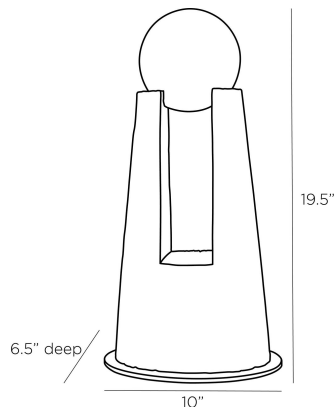

# ARTERIO RS

## PERTH SCULPTURE

9302  
Ebony, Resin

Arresting with its strong, graphic lines, the totemic Perth sculpture is created with ebony resin pillars etched to resemble wood, and an elliptical smoke crystal orb that suspends above and sits loosely in its pedestal. A flat, bronze steel base supports the mixed-media object. A highlight to any room, this sculpture is true monument to style.

### DIMENSIONS

Overall	W: 10 in x D: 6.5 in x H: 19.5 in
Foot Print	W: 10 in x D: 6.5 in

### SHIPPING

Product Weight	13.0 lbs
Gross Weight 1	17.0 lbs
Shipping Box 1	W: 18.13 in x D: 9.5 in x H: 13.38 in