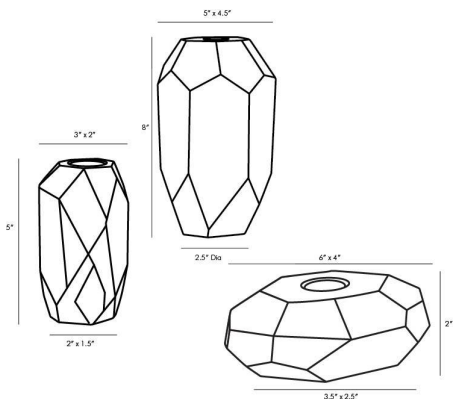

ARTERIO RS

VIOLET CANDLE HOLDERS, SET OF 3

9635
Champagne, Crystal

Inspired by the enthralling designs of our Gemma Collection, we've created this tri-set of crystal candleholders. The champagne and smoke finishes on the diamond-like facets creates an arresting blend of elements and colors. The defined edges are highlighted by the contents of a taper candle. When grouped together, this set creates quite the lustrous trifecta.

APPEARANCE

Materials	Crystal, Crystal, Crystal
Finishes	Champagne, Smoke, Champagne
Finish Will Vary	No
Top Coat/Sealant	Yes

DIMENSIONS

Overall Large	W: 5 in x D: 4.5 in x H: 8 in
Overall Medium	W: 3 in x D: 4 in x H: 5 in
Overall Small	W: 6 in x D: 4 in x H: 2 in

SHIPPING

Product Weight	12.5 lbs
Gross Weight 1	13.5 lbs
Shipping Box 1	W: 10.0 in x D: 12.0 in x H: 12.0 in

CONTRACT

Contract Suitability	Contract Suitable As Is
----------------------	-------------------------