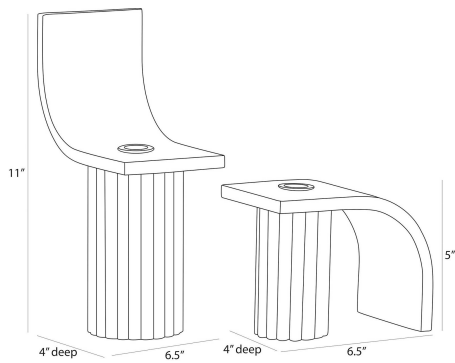

ARTERIOS

IVANNA CANDLEHOLDERS, SET OF 2

ACC03
Ivory, Ricestone

This staggered set, a modern twist on classical iconography, was informed by Greek columns and arches. Crafted of ivory ricestone composite, the pair securely holds a taper candle. Antique brass steel accents swoop in opposite directions, adding a dynamic look when displayed. Finish will vary.

APPEARANCE

Materials	Ricestone, Steel
Finishes	Ivory, Antique Brass
Finish Will Vary	Yes
Top Coat/Sealant	No

DIMENSIONS

Overall Large	W: 6.5 in x D: 4 in x H: 11 in
Overall Small	W: 6.5 in x D: 4 in x H: 5 in
Foot Print Large	Dia: 3.5 in
Foot Print Small	W: 6 in x D: 2.5 in

SHIPPING

Product Weight	7.7 lbs
Gross Weight 1	11.02 lbs
Shipping Box 1	W: 15.0 in x D: 10.0 in x H: 20.0 in

CONTRACT

Contract Suitability	Contract Suitable As Is