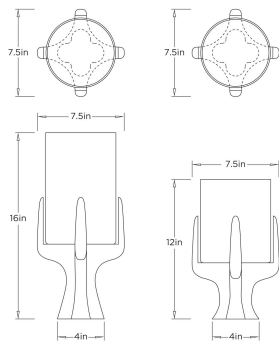

ARTERIOS

MARIA HURRICANES, SET OF 2

ACC04 MARIA HURRICANES

ARTERIOS

ACC04
Ivory, Riverstone

A pair of ivory ricestone composite candle holders are modernist accents for the tabletop. Reminiscent of the organic shapes of plants or tree vines, they offer sculptural support for dual cylinders of clear glass. Suitable for both candles and flowers, they can be displayed together or separately. Finish will vary.

APPEARANCE

Materials	Riverstone
Finishes	Ivory, Clear
Finish Will Vary	Yes
Top Coat/Sealant	No

DIMENSIONS

Overall Large	Dia: 7.5 in x H: 16 in
Overall Small	Dia: 7.5 in x H: 12 in
Foot Print Large	Dia: 4.0 in
Foot Print Small	Dia: 4.0 in

SHIPPING

Product Weight	12.25 lbs
Gross Weight 1	14.33 lbs
Shipping Box 1	W: 10.0 in x D: 17.25 in x H: 22.0 in

CONTRACT

Contract Suitability	Contract Suitable As Is
----------------------	-------------------------