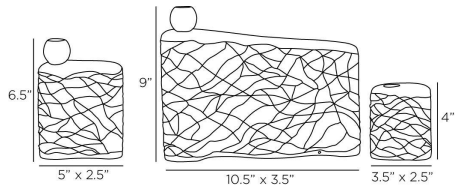

ARTERIOS

HESNER CANDLEHOLDERS, SET OF 3

ACE01
Matte Eggshell, Porcelain

Our candleholders were designed to be nested or pulled apart to create a unique vignette. Crafted of porcelain with a matte eggshell glaze, each has a texture inspired by embroidered fabric. Walnut wood accents add an organic feel. Finish will vary.

APPEARANCE

Materials	Porcelain, Wood
Finishes	Matte Eggshell, Walnut
Finish Will Vary	Yes
Top Coat/Sealant	No

DIMENSIONS

Overall Large	W: 10 in x D: 3.5 in x H: 9 in
Overall Medium	W: 5 in x D: 2.5 in x H: 6.5 in
Overall Small	W: 3.5 in x D: 2.5 in x H: 4 in
Foot Print Large	W: 10 in x D: 3.5 in
Foot Print Medium	W: 4.5 in x D: 2.5 in
Foot Print Small	W: 3.25 in x D: 2 in

SHIPPING

Product Weight	3.6 lbs
Gross Weight 1	10.0 lbs
Shipping Box 1	W: 12.5 in x D: 11.0 in x H: 14.1 in

CONTRACT

Contract Suitability	Contract Suitable As Is
----------------------	-------------------------