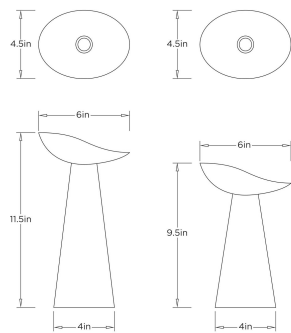

ARTERIOS

ARGEMONE CANDLE HOLDERS, SET OF

ACI09 ARGEMONE CANDLE HOLDERS, SET OF 2

ARTERIOS