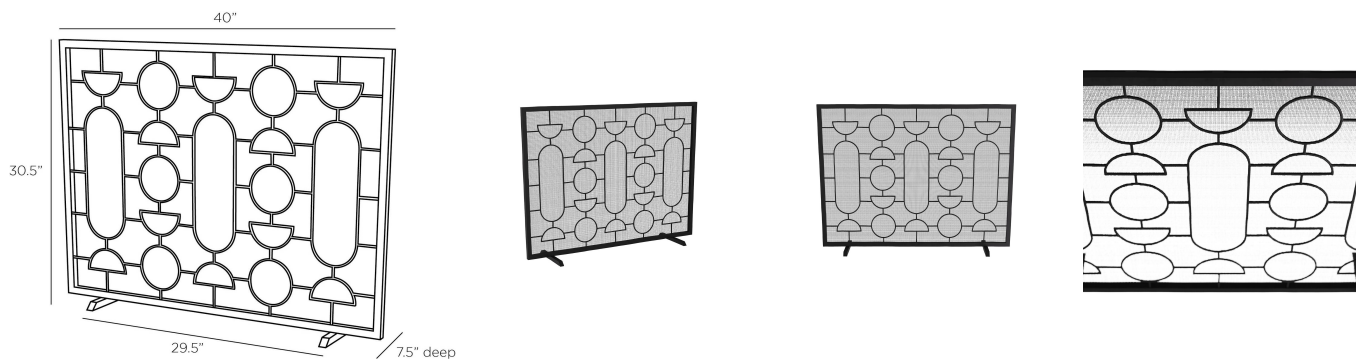

ARTERIO RS

ADAMO FIRESCREEN

AFI04
Natural Iron, Iron

A sophisticated way to block stray embers, Adamo was forged of natural iron with an inset screen of woven mesh. Fine geometric linework accents its structure, encompassing pleasing ovals, circles, and oblong shapes.

APPEARANCE

Materials	Iron
Finishes	Natural Iron
Finish Will Vary	No
Top Coat/Sealant	Yes

DIMENSIONS

Overall	W: 40 in x D: 7.5 in x H: 30.5 in
Foot Print	W: 29.5 in x D: 7.5 in

SHIPPING

Product Weight	26.0 lbs
Gross Weight 1	34.17 lbs
Shipping Box 1	W: 14.5 in x D: 7.5 in x H: 16.5 in